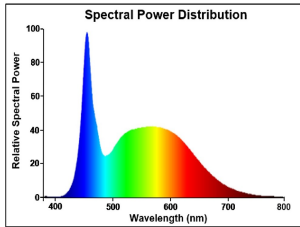

RefLED R50

RefLED R50 V4 470LM 865 E14 SL
0029207