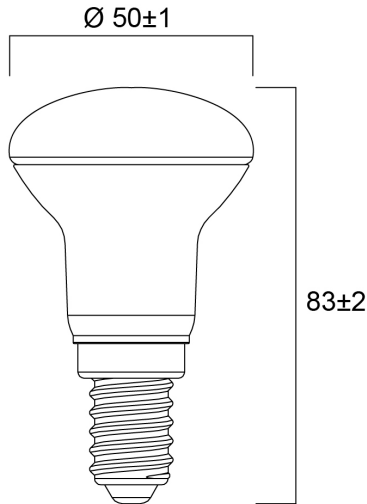

Technical Assets

Dimensions (mm)

Photometrics

RefLED R50 V4 470LM 865 E14 SL

Item No: 0029207

SYLVANIA

General data

Product name	RefLED R50 V4 470LM 865 E14 SL
Technology	LED
Watt (Rated) (W)	4.9
Cap/Base	E14
Fixture rating	Open
General application	Hospitality, Residential & Consumer
Operating temperature range (°C)	-20°C...+40°C
Performance ambient temperature Tq (°C)	25
ETIM Class	EC001959
E-number FI	4741087
Warranty	3 years

Lifetime data

Lifespan L70 B50	15000
Average life (Nominal) (h)	15000
Average life (Rated) (h)	15000

Physical data

Nominal Product Length (mm)	82.5
Nominal Product Diameter (mm)	50
Weight (kg)	0.026

RefLED R50 V4 470LM 865 E14 SL

Item No: 0029207

Packaging

Product EAN number	5410288292076
Packaging single length / height (cm)	5.0
Packaging single width (cm)	5.0
Packaging single depth (cm)	8.3
DUN14 (inner)	15410288292073
Units per outer package	6
Packaging outer length / height (cm)	15.8
Packaging outer width (cm)	10.7
Packaging outer depth (cm)	9.1