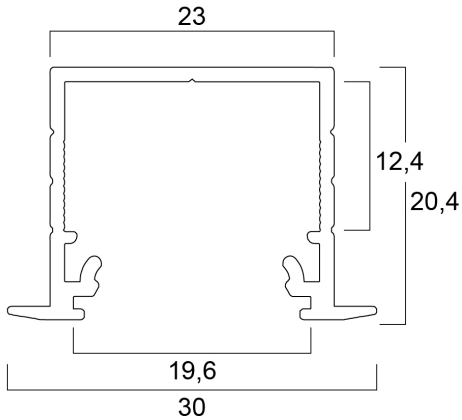

Technical drawings

Data table

GENERAL DATA

Product name	Profile recess 20 (30x20) 2m SET
Technology	Accessory
Housing	Aluminium
Operating temperature range (°C)	25°C...+0°C
E-number FI	4278548
Warranty	3 years

OPTICAL DATA

Photobiological Risk Group	Not applicable

ELECTRICAL DATA

Control gear required	No

PHYSICAL DATA