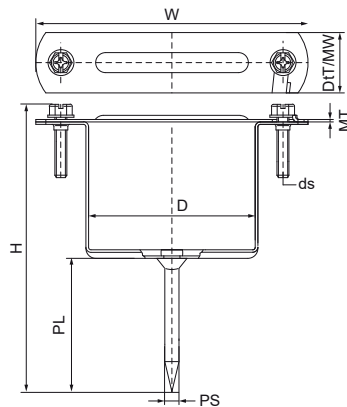

Walraven Hinged Pipe Clamp 400 Square (BUP1000)

(B4010)

for rainwater pipes

Features & benefits

- with quick locking system
- for fixing of square rainwater pipe
- locking screws: 2 combi slot screws
- material: steel
- stainless steel locking screw(s)
- clamp: product is part of the Walraven BIS UltraProtect® 1000 system
- suitable for in- and outdoor applications
- stands min. 1,000 hours salt spray test (max. 5% red rust) according to ISO 9227

EPD

Product Number	Height	Width	Total Height	Total Width	Total Depth	Material Width	Material Thickness	Pin Size	Pin Length
Reference letter	<i>h</i>	<i>w</i>	<i>H</i>	<i>W</i>	<i>DtT</i>	<i>MW</i>	<i>MT</i>	<i>PS</i>	<i>PL</i>
Unit description	<i>mm</i>	<i>mm</i>	<i>mm</i>	<i>mm</i>	<i>mm</i>	<i>mm</i>	<i>mm</i>	<i>mm</i>	<i>mm</i>
4031080	80	80	285	136	30	30	1.25	7	90
4031100	100	100	300	155	30	30	1.25	7	90