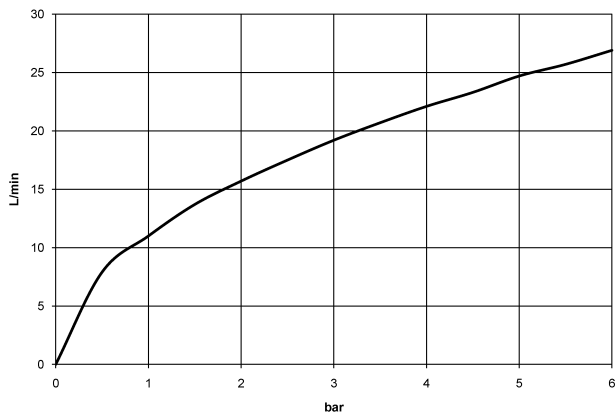

Flow rate chart

Codes & Standards

ASME A112.18.1

cUPC

DIN 4109

EN 1717

ISO 3822

Ü-Zeichen