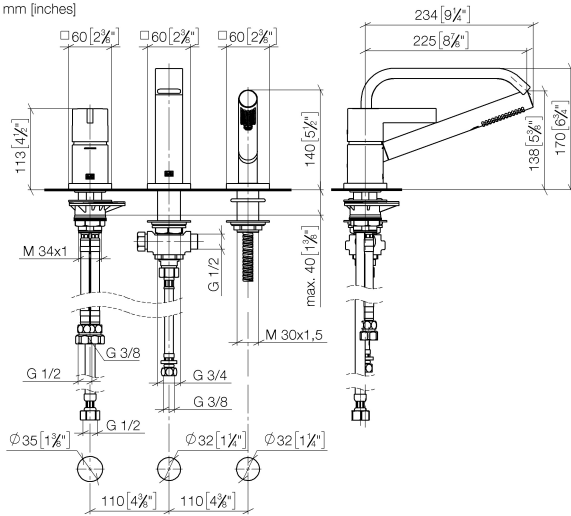

**IMO Three-hole single-lever bath mixer for bath rim or tile edge installation -
Brushed Platinum**

IMO

27 412 670 Product version from 4/1/2024

- 224mm projection
 - spout: cascade
 - max. flow 19.2 l/min at 3 bar flow pressure
 - Hand shower: COMPACT RAIN, max. flow rate 6.8 l/min (at 3 bar)
 - complete hand shower set with anti-scale system
 - automatic bath/shower diverter
 - height of mixer 110 mm
 - height up to aerator 138 mm
 - hole diameter spout 32 mm
 - single-lever mixer hole diameter 35 mm
 - hole diameter for complete hand shower set 32 mm
 - rosette for mixer 60 x 60mm
 - rosette for spout 60 x 60mm
 - rosette for complete hand shower set 60 x 60mm
 - metal shower hose 2250mm with integrated anti-twist protection
- Intrinsic protection against back flow.

Recommended miscellaneous

Perfecto installation kit - 12 614 970 90

Recommended miscellaneous

**Decorative caps for Perfecto -
Brushed Platinum** 12 801 970-06
• 1 pair

**IMO Three-hole single-lever bath mixer for bath rim or tile edge installation -
Brushed Platinum**

IMO

27 412 670 Product version from 4/1/2024
mm [inches]

Flow rate chart

Codes & Standards

ASME A112.18.1

cUPC

DIN 4109

EN 1717

EPD-DOR-20230287
-IBA1-EN
Environmental.prod
uct-declarat

Spare parts list

No.	Item Number	Name	Quantity used	Delivery time
3	27 702 980-06	Hand shower set for bath rim or tile edge installation - Brushed Platinum	1.00	20
5	12 502 970 90	High pressure hose 1/2" x 1/2" x 400 mm -	1.00	14
1	29 300 670-06	Single-lever bath mixer for bath rim or tile edge installation - Brushed Platinum	1.00	20
4	90 24 03 168 00 90	Nipple 1/2" x 1/2" -	1.00	14
2	13 512 670-06	IMO Bath spout with diverter for deck mounting - Brushed Platinum	1.00	-