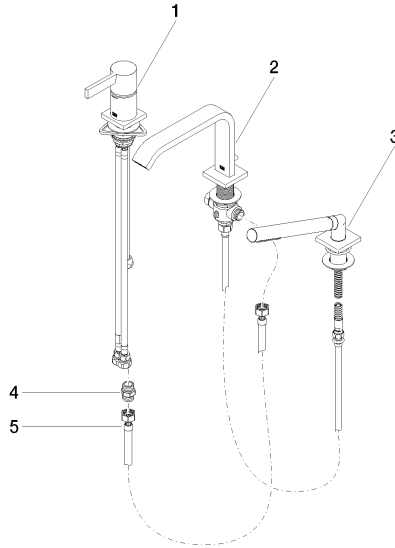

**IMO Three-hole single-lever bath mixer for bath rim or tile edge installation -
Brushed Platinum**

IMO

27 412 670 Product version from 4/1/2024

- 224mm projection
 - spout: cascade
 - max. flow 19.2 l/min at 3 bar flow pressure
 - Hand shower: COMPACT RAIN, max. flow rate 6.8 l/min (at 3 bar)
 - complete hand shower set with anti-scale system
 - automatic bath/shower diverter
 - height of mixer 110 mm
 - height up to aerator 138 mm
 - hole diameter spout 32 mm
 - single-lever mixer hole diameter 35 mm
 - hole diameter for complete hand shower set 32 mm
 - rosette for mixer 60 x 60mm
 - rosette for spout 60 x 60mm
 - rosette for complete hand shower set 60 x 60mm
 - metal shower hose 2250mm with integrated anti-twist protection
- Intrinsic protection against back flow.

ISO 3822

Ü-Zeichen

IMO Three-hole single-lever bath mixer for bath rim or tile edge installation -
Brushed Platinum

IMO

27 412 670 Product version from 4/1/2024

Certificates and sustainability

IAPMO_4976

Belgaqua_24-008-2 LGA_29

EPD-DOR-20230287
-IBA1-EN
Environmental.prod
uct-declarat

Spare parts list

No.	Item Number	Name	Quantity used	Delivery time
3	27 702 980-06	Hand shower set for bath rim or tile edge installation - Brushed Platinum	1.00	20
5	12 502 970 90	High pressure hose 1/2" x 1/2" x 400 mm -	1.00	14
1	29 300 670-06	Single-lever bath mixer for bath rim or tile edge installation - Brushed Platinum	1.00	20
4	90 24 03 168 00 90	Nipple 1/2" x 1/2" -	1.00	14
2	13 512 670-06	IMO Bath spout with diverter for deck mounting - Brushed Platinum	1.00	-