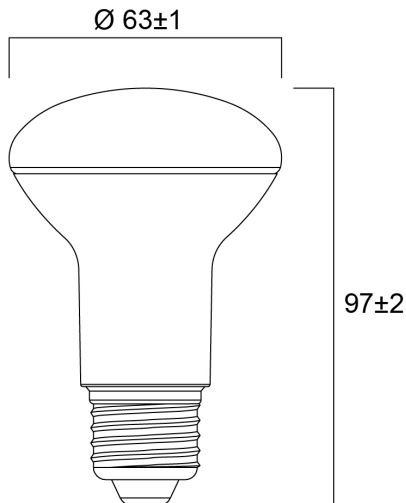

Technical Assets

Dimensions (mm)

Photometrics

RefLED R63 V4 630LM 830 E27 SL

Item No: 0029208

SYLVANIA

General data

| | |
|---|--|
| Product name | RefLED R63 V4 630LM 830 E27 SL |
| Technology | LED |
| Watt (Rated) (W) | 7 |
| Cap/Base | E27 |
| Fixture rating | Open |
| General application | Hospitality, Residential & Consumer |
| Operating temperature range (°C) | -20°C...+40°C |
| Performance ambient temperature Tq (°C) | 25 |
| ETIM Class | EC001959 |
| E-number FI | 4741088 |
| Warranty | 3 years |

RefLED R63 V4 630LM 830 E27 SL

Item No: 0029208

Packaging

| | |
|---------------------------------------|----------------|
| Product EAN number | 5410288292083 |
| Packaging single length / height (cm) | 6.3 |
| Packaging single width (cm) | 6.3 |
| Packaging single depth (cm) | 10.0 |
| DUN14 (inner) | 15410288292080 |
| Units per outer package | 6 |
| Packaging outer length / height (cm) | 19.7 |
| Packaging outer width (cm) | 13.3 |
| Packaging outer depth (cm) | 10.7 |