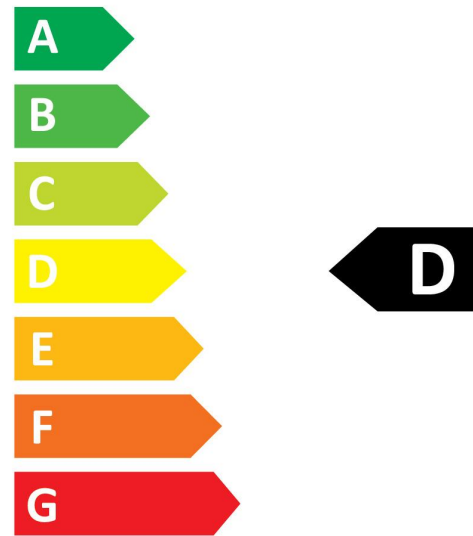

Features

- 50,000 hours average rated lifetime Last 2.5 times longer than 35W 1449mm fluorescent tri-phosphor T5 lamp High switching cycles - 200,000X Omni-directional light distribution and wide beam angle Minimum and maximum operating temperature: -20°C to 50°C Glass construction and polycarbonate end-caps Only suitable for direct mains (AC 220-240V) operation Ideal for factories, parking lots, supermarkets, department stores, schools and offices Not suitable for operation with electronic/ECG or magnetic/CCG ballasts

ELECTRICAL DATA

Wattage (W)	18.5
Primary Supply/Product voltage - min (V)	220
Lamp power factor	0.9
Control gear required	No
Inrush Current (A)	28.7
Inrush Duration (μ s)	3
Lamp Energy Label (class)	D

LIFETIME DATA

Energy label

19
kWh/1000h

19
kWh/1000h

Light your world