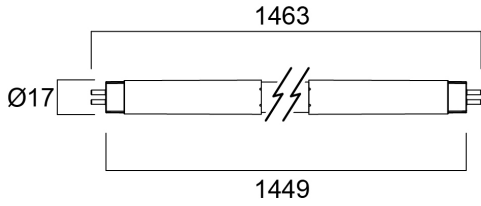

Features

- 50,000 hours average rated lifetime Last 2.5 times longer than 35W 1449mm fluorescent tri-phosphor T5 lamp High switching cycles - 200,000X Omni-directional light distribution and wide beam angle Minimum and maximum operating temperature: -20°C to 50°C Glass construction and polycarbonate end-caps Only suitable for direct mains (AC 220-240V) operation Ideal for factories, parking lots, supermarkets, department stores, schools and offices Not suitable for operation with electronic/ECG or magnetic/CCG ballasts

Product Overview

Product name	ToLEDo Superia T5 AC V2 5FT 2800LM 840
Technology	LED
Watt (Rated) (W)	18.5
Cap/Base	G5
Fixture rating	Open
E-number FI	4940790
Colour temperature (K)	4000
CRI (Ra)	80
Colour Variation Initial (SDCM)	6
Photobiological Risk Group	RG0
Wattage (W)	18.5
IP rating	IP20
Product EAN number	5410288292588
Warranty	5 years

Technical drawings

Data table

GENERAL DATA

Product name	ToLEDo Superia T5 AC V2 5FT 2800LM 840
Technology	LED
Watt (Rated) (W)	18.5
Cap/Base	G5
Fixture rating	Open
Operating temperature range (°C)	-20°C...+45°C
Performance ambient temperature Tq (°C)	25
E-number FI	4940790
Warranty	5 years

Lifespan L70 B50	50000
Average life (Rated) (h)	50000

PHYSICAL DATA

IP rating	IP20
Nominal Product Length (mm)	1462
Nominal Product Diameter (mm)	17
Weight (kg)	0.17

PACKAGING

Single packaging type	Carton
Product EAN number	5410288292588
Packaging single width (cm)	1.8
Packaging single depth (cm)	1.8
DUN14 (outer)	15410288292585
Packaging outer length / height (cm)	152.1