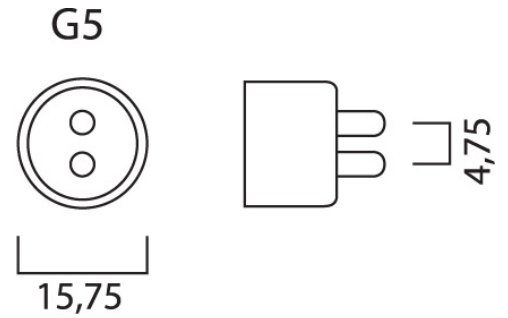

Features

- 50,000 hours average rated lifetime Last 2.5 times longer than 35W 1449mm fluorescent tri-phosphor T5 lamp High switching cycles - 200,000X Omni-directional light distribution and wide beam angle Minimum and maximum operating temperature: -20°C to 50°C Glass construction and polycarbonate end-caps Only suitable for direct mains (AC 220-240V) operation Ideal for factories, parking lots, supermarkets, department stores, schools and offices Not suitable for operation with electronic/ECG or magnetic/CCG ballasts

Product Overview

Product name	ToLEDo Superia T5 AC V2 5FT 2800LM 840
Technology	LED
Watt (Rated) (W)	18.5
Cap/Base	G5
Fixture rating	Open
E-number FI	4940790
Colour temperature (K)	4000
CRI (Ra)	80
Colour Variation Initial (SDCM)	6
Photobiological Risk Group	RG0
Wattage (W)	18.5
IP rating	IP20
Product EAN number	5410288292588
Warranty	5 years

Technical drawings

Data table

GENERAL DATA

Product name	ToLEDo Superia T5 AC V2 5FT 2800LM 840
Technology	LED
Watt (Rated) (W)	18.5
Cap/Base	G5
Fixture rating	Open
Operating temperature range (°C)	-20°C...+45°C
Performance ambient temperature Tq (°C)	25
E-number FI	4940790
Warranty	5 years

Lifespan L70 B50	50000
Average life (Rated) (h)	50000

PHYSICAL DATA

IP rating	IP20
Nominal Product Length (mm)	1462
Nominal Product Diameter (mm)	17
Weight (kg)	0.17

PACKAGING

Single packaging type	Carton
Product EAN number	5410288292588
Packaging single width (cm)	1.8
Packaging single depth (cm)	1.8
DUN14 (outer)	15410288292585
Packaging outer length / height (cm)	152.1