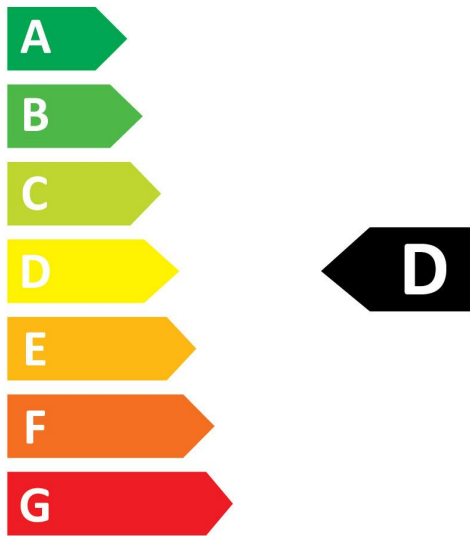

SYLVANIA

ToLEDo Superia T5 AC V2 5FT 2800LM 840
0029258

Optimal operating condition (°C)	-20-45
Breakage cleaning instructions	Not applicable
Special purpose lamp	No
Dry applications use only	No
Suitable for household illumination	No
Safety message	Suitable for totally enclosed fixture

Energy label

19
kWh/1000h