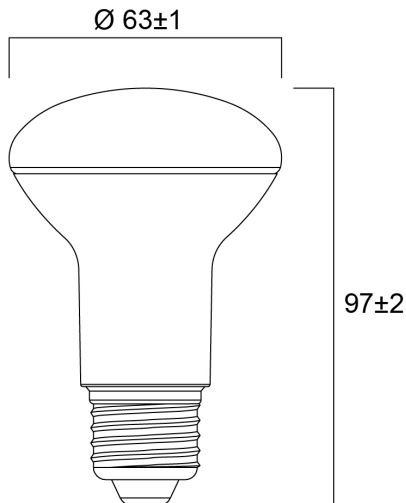

### Dimensions (mm)

## Physical data

Nominal Product Length (mm)	97
Nominal Product Diameter (mm)	63
Weight (kg)	0.04