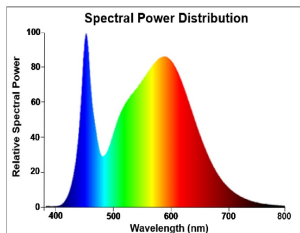

ToLEDo Superia T5 AC

ToLEDo Superia T5 AC V2 5FT 2800LM 840
0029258

TECHNICAL DRAWINGS