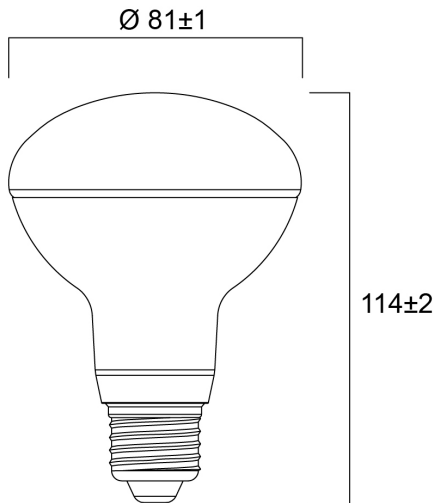

Technical Assets

Dimensions (mm)

Photometrics

RefLED R80 V4 806LM 830 E27 SL

Item No: 0029211

SYLVANIA

General data

Product name	RefLED R80 V4 806LM 830 E27 SL
Technology	LED
Watt (Rated) (W)	8
Cap/Base	E27
Fixture rating	Open
General application	Hospitality, Residential & Consumer
Operating temperature range (°C)	-20°C...+40°C
Performance ambient temperature Tq (°C)	25
ETIM Class	EC001959
E-number FI	4741091
Warranty	3 years

Lifetime data

Lifespan L70 B50	15000
Average life (Nominal) (h)	15000
Average life (Rated) (h)	15000

Physical data

Nominal Product Length (mm)	114
Nominal Product Diameter (mm)	81
Weight (kg)	0.056

RefLED R80 V4 806LM 830 E27 SL

Item No: 0029211

Packaging

Product EAN number	5410288292113
Packaging single length / height (cm)	8.1
Packaging single width (cm)	8.1
Packaging single depth (cm)	11.8
DUN14 (inner)	15410288292110
Units per outer package	6
Packaging outer length / height (cm)	25.0
Packaging outer width (cm)	17.0
Packaging outer depth (cm)	12.5