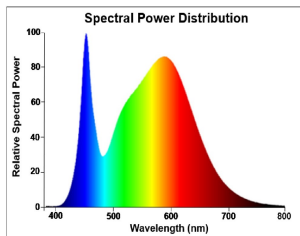

ToLEDo Superia T5 AC

ToLEDo Superia T5 AC V2 4FT 2400LM 840
0029256

TECHNICAL DRAWINGS