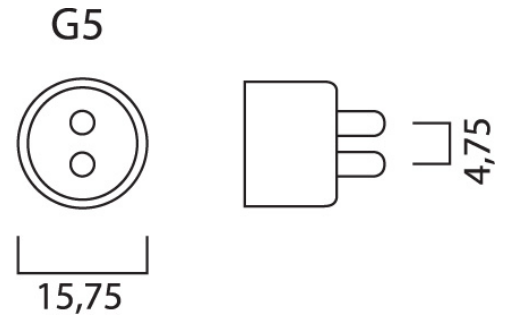

Features

- 50,000 hours average rated lifetime Last 2.5 times longer than 54W 1149mm fluorescent tri-phosphor T5 lamp High switching cycles - 200,000X Omni-directional light distribution and wide beam angle Minimum and maximum operating temperature: -20°C to 50°C Glass construction and polycarbonate end-caps Only suitable for direct mains (AC 220-240V) operation Ideal for factories, parking lots, supermarkets, department stores, schools and offices Not suitable for operation with electronic/ECG or magnetic/CCG ballasts

Product Overview

Product name	ToLEDo Superia T5 AC V2 4FT 3900LM 840
Technology	LED
Watt (Rated) (W)	26
Cap/Base	G5
Fixture rating	Open
E-number FI	4940789
Colour temperature (K)	4000
CRI (Ra)	80
Colour Variation Initial (SDCM)	6
Photobiological Risk Group	RG0
Wattage (W)	26
IP rating	IP20
Product EAN number	5410288292571
Warranty	5 years

Technical drawings

Data table

GENERAL DATA

Product name	ToLEDo Superia T5 AC V2 4FT 3900LM 840
Technology	LED
Watt (Rated) (W)	26
Cap/Base	G5
Fixture rating	Open
Operating temperature range (°C)	-20°C...+45°C
Performance ambient temperature Tq (°C)	25
E-number FI	4940789
Warranty	5 years

Lifespan L70 B50	50000
Average life (Rated) (h)	50000

PHYSICAL DATA

IP rating	IP20
Nominal Product Length (mm)	1162
Nominal Product Diameter (mm)	17
Weight (kg)	0.14

PACKAGING

Single packaging type	Carton
Product EAN number	5410288292571
Packaging single width (cm)	2.0
Packaging single depth (cm)	2.0
DUN14 (outer)	15410288292578
Packaging outer length / height (cm)	122.0