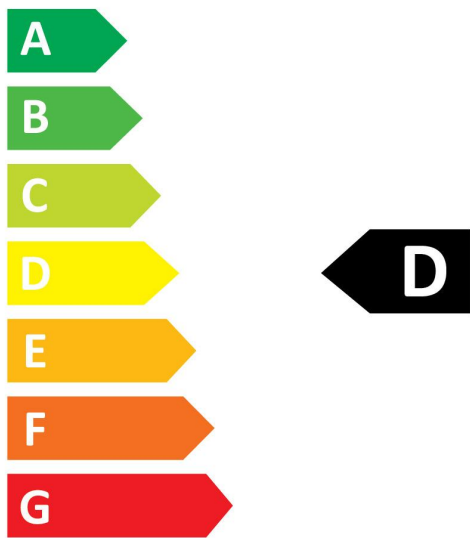

Features

- 50,000 hours average rated lifetime Last 2.5 times longer than 54W 1149mm fluorescent tri-phosphor T5 lamp High switching cycles - 200,000X Omni-directional light distribution and wide beam angle Minimum and maximum operating temperature: -20°C to 50°C Glass construction and polycarbonate end-caps Only suitable for direct mains (AC 220-240V) operation Ideal for factories, parking lots, supermarkets, department stores, schools and offices Not suitable for operation with electronic/ECG or magnetic/CCG ballasts

ELECTRICAL DATA

Wattage (W)	26
Primary Supply/Product voltage - min (V)	220
Lamp power factor	0.9
Control gear required	No
Inrush Current (A)	18.0
Inrush Duration (μ s)	6
Lamp Energy Label (class)	D

LIFETIME DATA

Energy label

 **ENERG** 
SYLVANIA
0029257

26
kWh/1000h

 **ENERG** 
SYLVANIA
0029257

26
kWh/1000h

Light your world