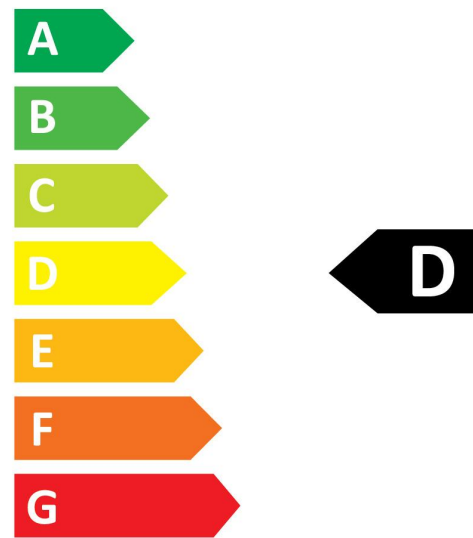

Features

- 50,000 hours average rated lifetime Last 2.5 times longer than 54W 1149mm fluorescent tri-phosphor T5 lamp High switching cycles - 200,000X Omni-directional light distribution and wide beam angle Minimum and maximum operating temperature: -20°C to 50°C Glass construction and polycarbonate end-caps Only suitable for direct mains (AC 220-240V) operation Ideal for factories, parking lots, supermarkets, department stores, schools and offices Not suitable for operation with electronic/ECG or magnetic/CCG ballasts

ELECTRICAL DATA

Wattage (W)	26
Primary Supply/Product voltage - min (V)	220
Lamp power factor	0.9
Control gear required	No
Inrush Current (A)	18.0
Inrush Duration (μ s)	6
Lamp Energy Label (class)	D

LIFETIME DATA

Energy label

 **ENERG** 
SYLVANIA
0029257

26
kWh/1000h

 **ENERG** 
SYLVANIA
0029257

26
kWh/1000h

Light your world