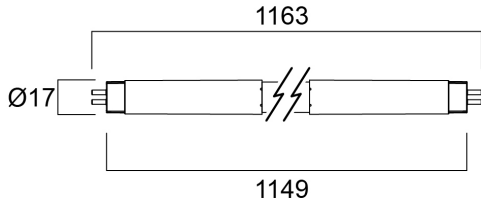

Features

- 50,000 hours average rated lifetime Last 2.5 times longer than 54W 1149mm fluorescent tri-phosphor T5 lamp High switching cycles - 200,000X Omni-directional light distribution and wide beam angle Minimum and maximum operating temperature: -20°C to 50°C Glass construction and polycarbonate end-caps Only suitable for direct mains (AC 220-240V) operation Ideal for factories, parking lots, supermarkets, department stores, schools and offices Not suitable for operation with electronic/ECG or magnetic/CCG ballasts

Product Overview

Product name	ToLEDo Superia T5 AC V2 4FT 3900LM 840
Technology	LED
Watt (Rated) (W)	26
Cap/Base	G5
Fixture rating	Open
E-number FI	4940789
Colour temperature (K)	4000
CRI (Ra)	80
Colour Variation Initial (SDCM)	6
Photobiological Risk Group	RG0
Wattage (W)	26
IP rating	IP20
Product EAN number	5410288292571
Warranty	5 years

Technical drawings

Data table

GENERAL DATA

Product name	ToLEDo Superia T5 AC V2 4FT 3900LM 840
Technology	LED
Watt (Rated) (W)	26
Cap/Base	G5
Fixture rating	Open
Operating temperature range (°C)	-20°C...+45°C
Performance ambient temperature Tq (°C)	25
E-number FI	4940789
Warranty	5 years

Lifespan L70 B50	50000
Average life (Rated) (h)	50000

PHYSICAL DATA

IP rating	IP20
Nominal Product Length (mm)	1162
Nominal Product Diameter (mm)	17
Weight (kg)	0.14

PACKAGING

Single packaging type	Carton
Product EAN number	5410288292571
Packaging single width (cm)	2.0
Packaging single depth (cm)	2.0
DUN14 (outer)	15410288292578
Packaging outer length / height (cm)	122.0