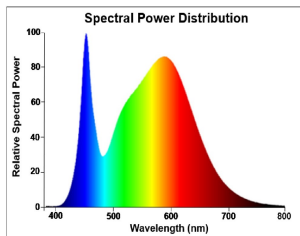

ToLEDo Superia T5 AC

ToLEDo Superia T5 AC V2 4FT 3900LM 840
0029257

TECHNICAL DRAWINGS