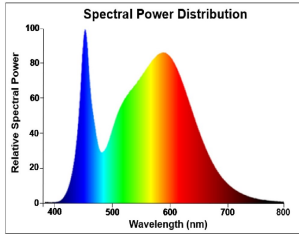

ToLEDo Superia T5 AC

ToLEDo Superia T5 AC V2 4FT 3900LM 840
0029257

TECHNICAL DRAWINGS