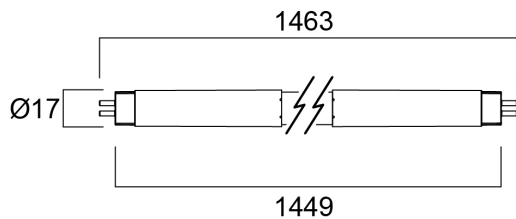

# ToLEDo Superia T5 AC V2 5FT 2800LM 840

Item No: 0029258

**SYLVANIA**

50,000 hours average rated lifetime Last 2.5 times longer than 35W 1449mm fluorescent tri-phosphor T5 lamp High switching cycles - 200,000X Omni-directional light distribution and wide beam angle Minimum and maximum operating temperature: -20°C to 50°C Glass construction and polycarbonate end-caps Only suitable for direct mains (AC 220-240V) operation Ideal for factories, parking lots, supermarkets, department stores, schools and offices Not suitable for operation with electronic/ECG or magnetic/CCG ballasts

### Dimensions (mm)

## Physical data

IP rating	IP20
Nominal Product Length (mm)	1462
Nominal Product Diameter (mm)	17
Weight (kg)	0.17

## Packaging

Product EAN number	5410288292588
Packaging single length / height (cm)	146.2
Packaging single width (cm)	1.8
Packaging single depth (cm)	1.8
DUN14 (inner)	15410288292585
Units per outer package	10
Packaging outer length / height (cm)	152.1
Packaging outer width (cm)	15.5
Packaging outer depth (cm)	7.8