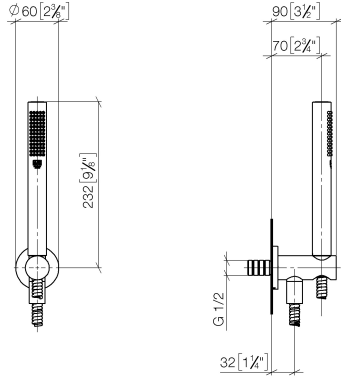

27 802 660 Product version up to 6/3/2020

- COMPACT RAIN, max. flow rate 15 l/min (at 3 bar)
- with anti-scale system
- 3/8" shower outlet
- metal shower hose 1250mm with integrated anti-twist protection

Technical data:

- rosette Ø 60 mm
- 1/2" connection

Notes:

Intrinsic protection against back flow.

Recommended miscellaneous

Concealed wall elbow -

35 085 970 90

- min. recess depth 90 mm
- max. recess depth 163 mm

27 802 660 Product version up to 6/3/2020

mm [inches]

Flow rate chart

Codes & Standards

DIN 4109

EN 1717

ISO 3822

Scottish Water
Byelaws

LGA_29

WRAS_250402

Spare parts list

No.	Item Number	Name	Quantity used	Delivery time
2	28 490 660-33	Wall elbow with integrated shower holder - Matte Black	1.00	20
4	90 14 20 026 00 90	Washer 14 x 8 x 2 mm Centellen WS 3820 -	1.00	14
3	90 30 02 072 00-33	Metal shower hose 1/2" x 3/8" x 1250 mm - Matte Black	1.00	40
1	28 029 979-33	SERIES-VARIOUS Hand shower - Matte Black	1.00	40