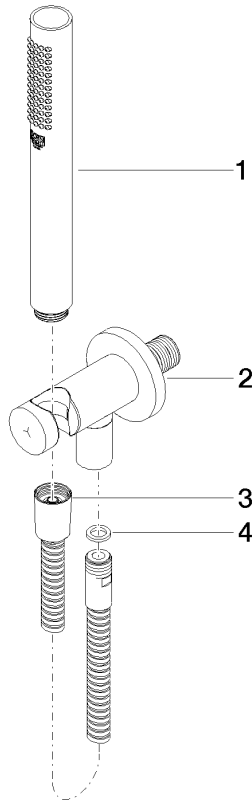

27 802 660 Product version up to 6/3/2020

- COMPACT RAIN, max. flow rate 15 l/min (at 3 bar)
- with anti-scale system
- 3/8" shower outlet
- metal shower hose 1250mm with integrated anti-twist protection

Technical data:

- rosette Ø 60 mm
- 1/2" connection

Notes:

Intrinsic protection against back flow.

Recommended miscellaneous

Concealed wall elbow -

35 085 970 90

- min. recess depth 90 mm
- max. recess depth 163 mm

27 802 660 Product version up to 6/3/2020

mm [inches]

Flow rate chart

Codes & Standards

DIN 4109

EN 1717

ISO 3822

Scottish Water
Byelaws

LGA_29

WRAS_250402

Spare parts list

No.	Item Number	Name	Quantity used	Delivery time
2	28 490 660-33	Wall elbow with integrated shower holder - Matte Black	1.00	20
4	90 14 20 026 00 90	Washer 14 x 8 x 2 mm Centellen WS 3820 -	1.00	14
3	90 30 02 072 00-33	Metal shower hose 1/2" x 3/8" x 1250 mm - Matte Black	1.00	40
1	28 029 979-33	SERIES-VARIOUS Hand shower - Matte Black	1.00	40