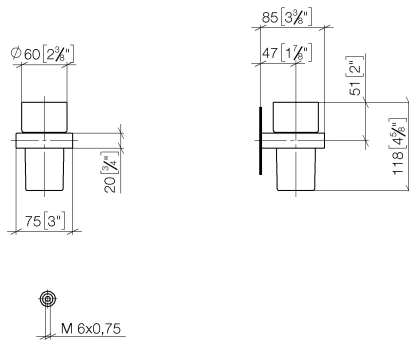

Tumbler holder , wall model - Chrome

SERIES SPECIFIC

83 400 780 Product version from 4/1/2025

- crystal glass
- width 75mm
- height 118 mm
- 85mm projection

	Chrome	83 400 780-00
	Brushed Platinum	83 400 780-06
	Platinum	83 400 780-08
	Dark Chrome	83 400 780-19
	Brushed Light Gold (PVD)	83 400 780-27
	Brushed Durabrass (23kt Gold)	83 400 780-28
	Brushed Gold (PVD)	83 400 780-37
	Brushed Dark Brass (PVD)	83 400 780-39
	Brushed Bronze (PVD)	83 400 780-42
	Brushed Dark Bronze (PVD)	83 400 780-43
	Brushed Champagne (22kt Gold)	83 400 780-46
	Champagne (22kt Gold)	83 400 780-47
	Brushed Dark Platinum	83 400 780-99

83 400 780 Product version from 4/1/2025

mm [inches]

83 400 780 Product version from 4/1/2025

Parts for other finishes can be found here: Brushed Platinum

Spare parts list

No.	Item Number	Name	Quantity used	Delivery time
2	08 28 10 500 91	Guide ring without lug Ø 57 x 7 mm -	1.00	14
5	08 17 20 726 90	Holder Wall mounting Ø 13,5 x 20 mm -	2.00	14
3	09 31 11 148 90	Mounting Threaded pin with hexagon socket with point M5 x 4 mm -	2.00	14
4	05 17 20 726 02 90	Attachment set -	2.00	14
1	90 90 00 008 00 84	Crystal tumbler -	1.00	14