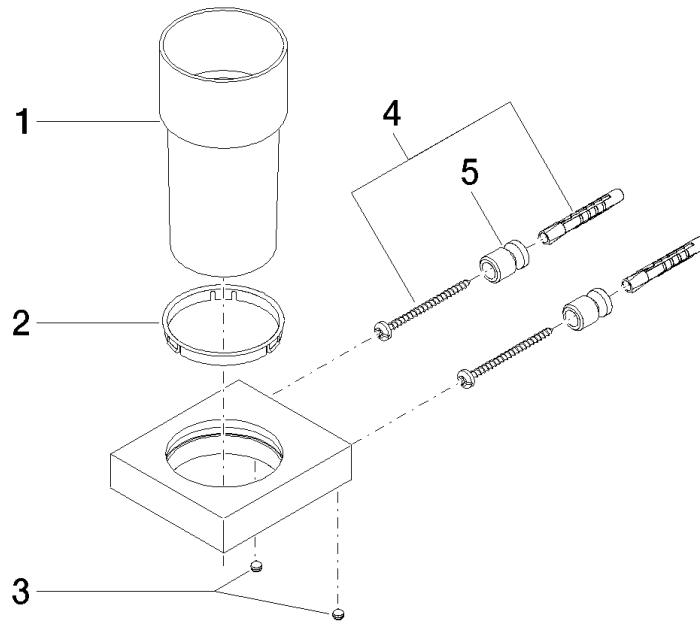

Tumbler holder , wall model - Chrome

SERIES SPECIFIC

83 400 780 Product version from 4/1/2025

- crystal glass
- width 75mm
- height 118 mm
- 85mm projection

	Chrome	83 400 780-00
	Brushed Platinum	83 400 780-06
	Platinum	83 400 780-08
	Dark Chrome	83 400 780-19
	Brushed Light Gold (PVD)	83 400 780-27
	Brushed Durabrass (23kt Gold)	83 400 780-28
	Brushed Gold (PVD)	83 400 780-37
	Brushed Dark Brass (PVD)	83 400 780-39
	Brushed Bronze (PVD)	83 400 780-42
	Brushed Dark Bronze (PVD)	83 400 780-43
	Brushed Champagne (22kt Gold)	83 400 780-46
	Champagne (22kt Gold)	83 400 780-47
	Brushed Dark Platinum	83 400 780-99

83 400 780 Product version from 4/1/2025

mm [inches]

83 400 780 Product version from 4/1/2025

Parts for other finishes can be found here: Brushed Platinum

Spare parts list

No.	Item Number	Name	Quantity used	Delivery time
2	08 28 10 500 91	Guide ring without lug Ø 57 x 7 mm -	1.00	14
5	08 17 20 726 90	Holder Wall mounting Ø 13,5 x 20 mm -	2.00	14
3	09 31 11 148 90	Mounting Threaded pin with hexagon socket with point M5 x 4 mm -	2.00	14
4	05 17 20 726 02 90	Attachment set -	2.00	14
1	90 90 00 008 00 84	Crystal tumbler -	1.00	14