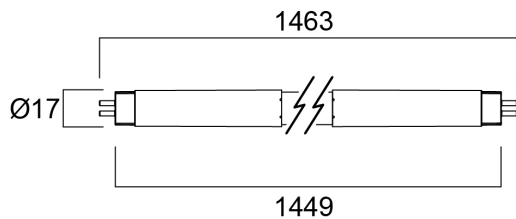

# ToLEDo Superia T5 AC V2 5FT 3900LM 840

Item No: 0029259

**SYLVANIA**

50,000 hours average rated lifetime Last 2.5 times longer than 49W 1449mm fluorescent tri-phosphor T5 lamp High switching cycles - 200,000X Omni-directional light distribution and wide beam angle Minimum and maximum operating temperature: -20°C to 50°C Glass construction and polycarbonate end-caps Only suitable for direct mains (AC 220-240V) operation Ideal for factories, parking lots, supermarkets, department stores, schools and offices Not suitable for operation with electronic/ECG or magnetic/CCG ballasts

### Dimensions (mm)

## Physical data

IP rating	IP20
Nominal Product Length (mm)	1462
Nominal Product Diameter (mm)	17
Weight (kg)	0.17

## Packaging

Product EAN number	5410288292595
Packaging single length / height (cm)	146.2
Packaging single width (cm)	1.8
Packaging single depth (cm)	1.8
DUN14 (inner)	15410288292592
Units per outer package	10
Packaging outer length / height (cm)	152.1
Packaging outer width (cm)	15.5
Packaging outer depth (cm)	7.8