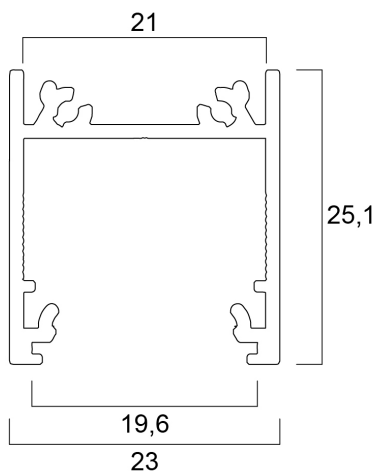

Profile semi deep surface 20 (23x25) 2m SET 0021568

Features

- The Profile semi deep surface 20 2m SET consists of 2m anodised profile , F click diffuser, 2 end caps and 4 holders

Product Overview

Product name	Profile semi deep surface 20 (23x25) 2m SET
Technology	Accessory
Housing	Aluminium
E-number FI	4278445
Housing colour	Silver
Product EAN number	5410288215686
Warranty	3 years

Technical drawings

Profile semi deep surface 20 (23x25) 2m SET 0021568

Data table

GENERAL DATA

Product name	Profile semi deep surface 20 (23x25) 2m SET
Technology	Accessory
Housing	Aluminium
E-number FI	4278445
Warranty	3 years

ELECTRICAL DATA

Control gear required	No
-----------------------	----

PHYSICAL DATA

Housing colour	Silver
Nominal Product Length (mm)	2000
Nominal Product Width (mm)	23
Weight (kg)	0.64

PACKAGING

Single packaging type	Carton
Product EAN number	5410288215686
Packaging single width (cm)	1.9
Packaging single depth (cm)	1.9
DUN14 (outer)	15410288215683
Packaging outer length / height (cm)	210.0