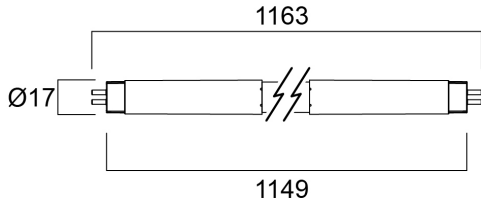

Features

- 50,000 hours average rated lifetime Last 2.5 times longer than 28W 1149mm fluorescent tri-phosphor T5 lamp High switching cycles - 200,000X Omni-directional light distribution and wide beam angle Minimum and maximum operating temperature: -20°C to 50°C Glass construction and polycarbonate end-caps Only suitable for direct mains (AC 220-240V) operation Ideal for factories, parking lots, supermarkets, department stores, schools and offices Not suitable for operation with electronic/ECG or magnetic/CCG ballasts

Product Overview

Product name	ToLEDo Superia T5 AC V2 4FT 2400LM 840
Technology	LED
Watt (Rated) (W)	16
Cap/Base	G5
Fixture rating	Open
E-number FI	4940788
Colour temperature (K)	4000
CRI (Ra)	80
Colour Variation Initial (SDCM)	6
Photobiological Risk Group	RG0
Wattage (W)	16
IP rating	IP20
Product EAN number	5410288292564
Warranty	5 years

Technical drawings

Data table

GENERAL DATA

Product name	ToLEDo Superia T5 AC V2 4FT 2400LM 840
Technology	LED
Watt (Rated) (W)	16
Cap/Base	G5
Fixture rating	Open
Operating temperature range (°C)	-20°C...+45°C
Performance ambient temperature Tq (°C)	25
E-number FI	4940788
Warranty	5 years

Lifespan L70 B50	50000
Average life (Rated) (h)	50000

PHYSICAL DATA

IP rating	IP20
Nominal Product Length (mm)	1162
Nominal Product Diameter (mm)	17
Weight (kg)	0.14

PACKAGING

Single packaging type	Carton
Product EAN number	5410288292564
Packaging single width (cm)	2.0
Packaging single depth (cm)	2.0
DUN14 (outer)	15410288292561
Packaging outer length / height (cm)	122.0