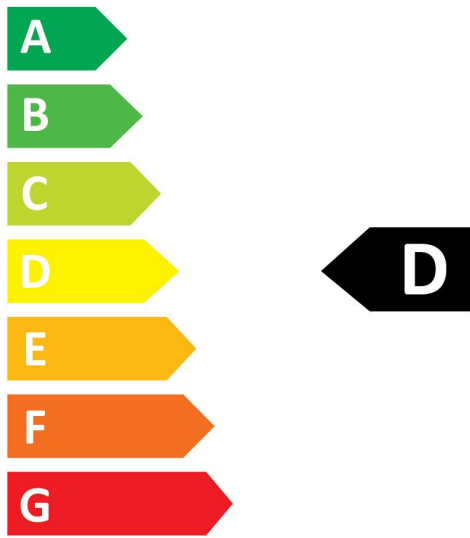

SYLVANIA

ToLEDo Superia T5 AC V2 4FT 2400LM 840
0029256

Optimal operating condition (°C)	-20-45
Breakage cleaning instructions	Not applicable
Special purpose lamp	No
Dry applications use only	No
Suitable for household illumination	No
Safety message	Suitable for totally enclosed fixture

Energy label

16
kWh/1000h