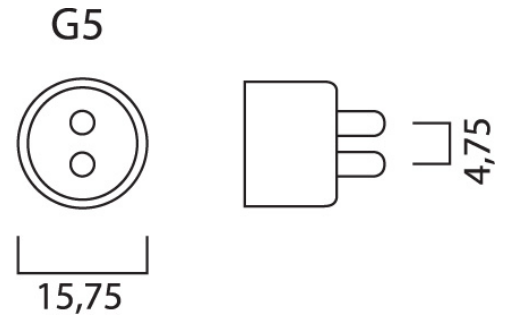

Features

- 50,000 hours average rated lifetime Last 2.5 times longer than 28W 1149mm fluorescent tri-phosphor T5 lamp High switching cycles - 200,000X Omni-directional light distribution and wide beam angle Minimum and maximum operating temperature: -20°C to 50°C Glass construction and polycarbonate end-caps Only suitable for direct mains (AC 220-240V) operation Ideal for factories, parking lots, supermarkets, department stores, schools and offices Not suitable for operation with electronic/ECG or magnetic/CCG ballasts

Product Overview

Product name	ToLEDo Superia T5 AC V2 4FT 2400LM 840
Technology	LED
Watt (Rated) (W)	16
Cap/Base	G5
Fixture rating	Open
E-number FI	4940788
Colour temperature (K)	4000
CRI (Ra)	80
Colour Variation Initial (SDCM)	6
Photobiological Risk Group	RG0
Wattage (W)	16
IP rating	IP20
Product EAN number	5410288292564
Warranty	5 years

Technical drawings

Data table

GENERAL DATA

Product name	ToLEDo Superia T5 AC V2 4FT 2400LM 840
Technology	LED
Watt (Rated) (W)	16
Cap/Base	G5
Fixture rating	Open
Operating temperature range (°C)	-20°C...+45°C
Performance ambient temperature Tq (°C)	25
E-number FI	4940788
Warranty	5 years

Lifespan L70 B50	50000
Average life (Rated) (h)	50000

PHYSICAL DATA

IP rating	IP20
Nominal Product Length (mm)	1162
Nominal Product Diameter (mm)	17
Weight (kg)	0.14

PACKAGING

Single packaging type	Carton
Product EAN number	5410288292564
Packaging single width (cm)	2.0
Packaging single depth (cm)	2.0
DUN14 (outer)	15410288292561
Packaging outer length / height (cm)	122.0