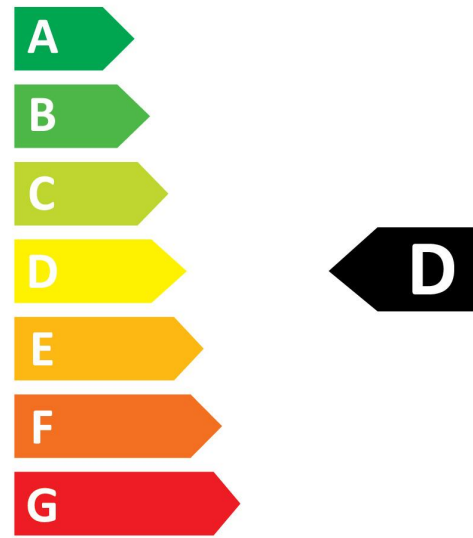

Features

- 50,000 hours average rated lifetime Last 2.5 times longer than 28W 1149mm fluorescent tri-phosphor T5 lamp High switching cycles - 200,000X Omni-directional light distribution and wide beam angle Minimum and maximum operating temperature: -20°C to 50°C Glass construction and polycarbonate end-caps Only suitable for direct mains (AC 220-240V) operation Ideal for factories, parking lots, supermarkets, department stores, schools and offices Not suitable for operation with electronic/ECG or magnetic/CCG ballasts

ELECTRICAL DATA

Wattage (W)	16
Primary Supply/Product voltage - min (V)	220
Lamp power factor	0.9
Control gear required	No
Inrush Current (A)	27.4
Inrush Duration (μ s)	3
Lamp Energy Label (class)	D

LIFETIME DATA

Energy label

16
kWh/1000h

16
kWh/1000h

Light your world