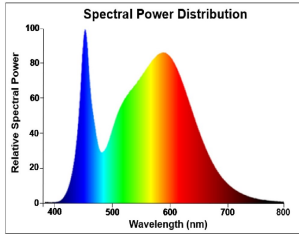

ToLEDo Superia T5 AC

ToLEDo Superia T5 AC V2 4FT 2400LM 840
0029256

TECHNICAL DRAWINGS