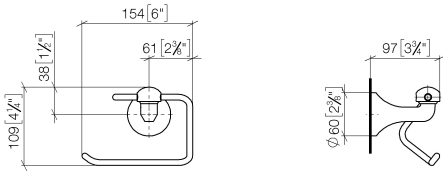

83 500 361 Product version from 7/3/2016

- width 145mm
- height 120 mm
- 95mm projection

	Brushed Platinum	83 500 361-06
	Chrome	83 500 361-00
	Platinum	83 500 361-08
	Durabress (23kt Gold)	83 500 361-09
	Brushed Durabress (23kt Gold)	83 500 361-28
	Brushed Gold (PVD)	83 500 361-37
	Brushed Dark Brass (PVD)	83 500 361-39
	Brushed Bronze (PVD)	83 500 361-42
	Brushed Dark Platinum	83 500 361-99

83 500 361 Product version from 7/3/2016

mm [inches]

83 500 361 Product version from 7/3/2016

Parts for other finishes can be found here: [Chrome](#)

### Spare parts list

No.	Item Number	Name	Quantity used	Delivery time
4	05 17 97 507 00 90	Attachment set 52 x 45 x 70 mm -	1.00	14
3	04 31 11 140 00 90	Mounting Threaded pin M6 x 10 mm -	2.00	14
2	08 18 40 505 90	Sleeve Ø 9,95 x 8,25 x 5,00 mm -	2.00	14
1	08 18 70 501-06	Hanger 125 x 185 x 50 mm - Brushed Platinum	1.00	20