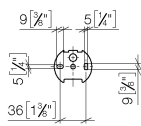

83 500 361 Product version from 7/3/2016

- width 145mm
- height 120 mm
- 95mm projection

	Brushed Platinum	83 500 361-06
	Chrome	83 500 361-00
	Platinum	83 500 361-08
	Durabress (23kt Gold)	83 500 361-09
	Brushed Durabress (23kt Gold)	83 500 361-28
	Brushed Gold (PVD)	83 500 361-37
	Brushed Dark Brass (PVD)	83 500 361-39
	Brushed Bronze (PVD)	83 500 361-42
	Brushed Dark Platinum	83 500 361-99

83 500 361 Product version from 7/3/2016

mm [inches]

83 500 361 Product version from 7/3/2016

Parts for other finishes can be found here: [Chrome](#)

### Spare parts list

No.	Item Number	Name	Quantity used	Delivery time
4	05 17 97 507 00 90	Attachment set 52 x 45 x 70 mm -	1.00	14
3	04 31 11 140 00 90	Mounting Threaded pin M6 x 10 mm -	2.00	14
2	08 18 40 505 90	Sleeve Ø 9,95 x 8,25 x 5,00 mm -	2.00	14
1	08 18 70 501-06	Hanger 125 x 185 x 50 mm - Brushed Platinum	1.00	20