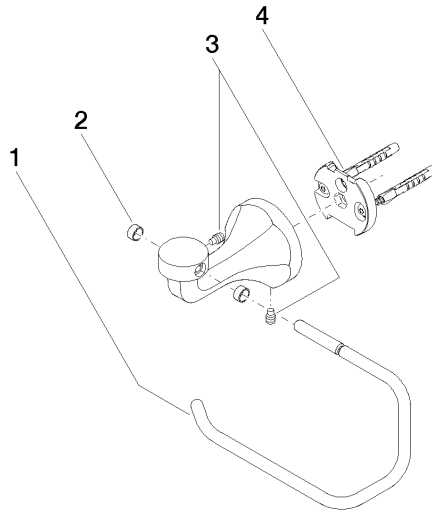

83 500 361 Product version from 7/3/2016

- width 145mm
- height 120 mm
- 95mm projection

	Brushed Platinum	83 500 361-06
	Chrome	83 500 361-00
	Platinum	83 500 361-08
	Durabress (23kt Gold)	83 500 361-09
	Brushed Durabress (23kt Gold)	83 500 361-28
	Brushed Gold (PVD)	83 500 361-37
	Brushed Dark Brass (PVD)	83 500 361-39
	Brushed Bronze (PVD)	83 500 361-42
	Brushed Dark Platinum	83 500 361-99

83 500 361 Product version from 7/3/2016

mm [inches]

83 500 361 Product version from 7/3/2016

Parts for other finishes can be found here: [Chrome](#)

### Spare parts list

No.	Item Number	Name	Quantity used	Delivery time
4	05 17 97 507 00 90	Attachment set 52 x 45 x 70 mm -	1.00	14
3	04 31 11 140 00 90	Mounting Threaded pin M6 x 10 mm -	2.00	14
2	08 18 40 505 90	Sleeve Ø 9,95 x 8,25 x 5,00 mm -	2.00	14
1	08 18 70 501-06	Hanger 125 x 185 x 50 mm - Brushed Platinum	1.00	20