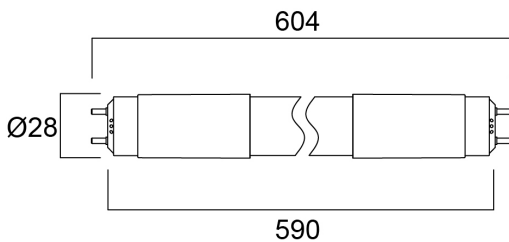

# ToLEDo Superia T8 Universal V3 2FT 1100LM 840

Item No: 0029273

**SYLVANIA**

50,000 hours average rated life Last 2.5 times longer than 600mm 18W fluorescent T8 Tri-phosphor lamp High switching cycles – 200,000X High lumen efficacy - 147lm/W Omni-directional light distribution and wide beam angle Minimum and maximum operating temperature: -20°C to 50°C Glass construction and polycarbonate end-caps Works only with compatible electronic ballast Must replace the fluorescent starter with LED dummy starter when used with magnetic/ CCG ballast Suitable for direct mains operation (AC 220-240V) with single-end AC input Ideal for factories, parking lots, supermarkets, department stores, schools and offices

### Dimensions (mm)

## Physical data

IP rating	IP20
Nominal Product Length (mm)	603
Nominal Product Diameter (mm)	28
Weight (kg)	0.09

## Packaging

Product EAN number	5410288292731
Packaging single length / height (cm)	60.0
Packaging single width (cm)	3.0
Packaging single depth (cm)	3.0
DUN14 (inner)	15410288292738
Units per outer package	10
Packaging outer length / height (cm)	60.7
Packaging outer width (cm)	21.0
Packaging outer depth (cm)	11.5