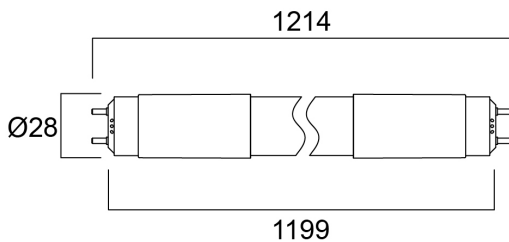

ToLEDo Superia T8 Universal V3 4FT 2400LM 840

Item No: 0029275

SYLVANIA

50,000 hours average rated life Last 2.5 times longer than 1200mm 36W fluorescent T8 Tri-phosphor lamp High switching cycles – 200,000X High lumen efficacy - 150lm/W Omni-directional light distribution and wide beam angle Minimum and maximum operating temperature: -20°C to 50°C Glass construction and polycarbonate end-caps Works only with compatible electronic ballast Must replace the fluorescent starter with LED dummy starter when used with magnetic/ CCG ballast Suitable for direct mains operation (AC 220-240V) with single-end AC input Ideal for factories, parking lots, supermarkets, department stores, schools and offices

Technical Assets

Dimensions (mm)

Photometrics

ToLEDo Superia T8 Universal V3 4FT 2400LM 840

Item No: 0029275

General data

Product name	ToLEDo Superia T8 Universal V3 4FT 2400LM 840
Technology	LED
Watt (Rated) (W)	16
Lamp shape	Tube, double-ended
Lamp finish	Opal
Fixture rating	Open
General application	Education, Hospitality, Logistics & Industry, Museums & Galleries, Office, Residential & Consumer, Retail
Operating temperature range (°C)	-20°C...+45°C
Performance ambient temperature Tq (°C)	25
ETIM Class	EC001959
Warranty	5 years

Lifetime data

Lifespan L70 B50	50000
Average life (Nominal) (h)	50000
Average life (Rated) (h)	50000

Physical data

IP rating	IP20
Nominal Product Length (mm)	1213
Nominal Product Diameter (mm)	28
Weight (kg)	0.18

ToLEDo Superia T8 Universal V3 4FT 2400LM 840

Item No: 0029275

Packaging

Product EAN number	5410288292755
Packaging single length / height (cm)	121.0
Packaging single width (cm)	3.0
Packaging single depth (cm)	3.0
DUN14 (inner)	15410288292752
Units per outer package	10
Packaging outer length / height (cm)	120.7
Packaging outer width (cm)	21.0
Packaging outer depth (cm)	11.5