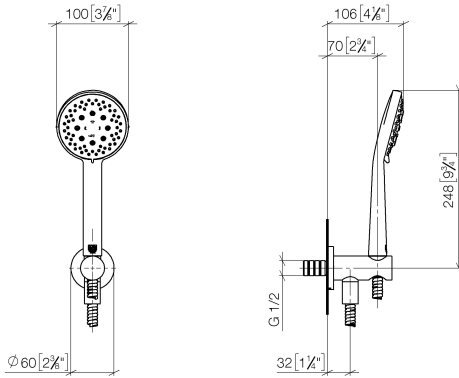

27 803 660 Product version from 8/1/2018 to 6/3/2020

- COMPACT RAIN, max. flow rate 15 l/min (at 3 bar)
- three settings: normal flow, soft flow, massage flow
- with anti-scale system
- 3/8" shower outlet
- metal shower hose 1250mm with integrated anti-twist protection
- rosette Ø 60 mm
- 1/2" connection
- Function from: 7 l/min

Intrinsic protection against back flow.

Recommended miscellaneous

Concealed wall elbow -

- min. recess depth 90 mm
- max. recess depth 163 mm

35 085 970 90

27 803 660 Product version from 8/1/2018 to 6/3/2020

mm [inches]

Flow rate chart

Codes & Standards

DIN 4109

EN 1717

ISO 3822

Scottish Water
Byelaws

UK Water Supply
Regulations

Spare parts list

No.	Item Number	Name	Quantity used	Delivery time
2	28 490 660-00	Wall elbow with integrated shower holder - Chrome	1.00	20
4	90 14 20 026 00 90	Washer 14 x 8 x 2 mm Centellen WS 3820 -	1.00	14
1	28 014 979-00	Hand shower 7.6 l/min - Chrome	1.00	-
Spare part can no longer be ordered, please order the replacement item				
	28018979-00	Hand shower 100 mm - Chrome		
3	90 30 02 072 00-00	Metal shower hose 1/2" x 3/8" x 1250 mm - Chrome	1.00	20