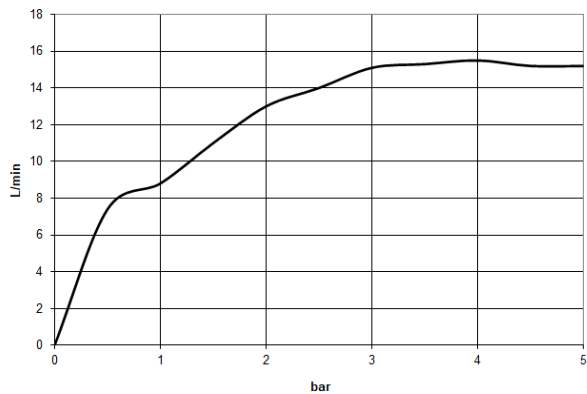

27 803 660 Product version from 8/1/2018 to 6/3/2020

- COMPACT RAIN, max. flow rate 15 l/min (at 3 bar)
- three settings: normal flow, soft flow, massage flow
- with anti-scale system
- 3/8" shower outlet
- metal shower hose 1250mm with integrated anti-twist protection
- rosette Ø 60 mm
- 1/2" connection
- Function from: 7 l/min

Intrinsic protection against back flow.

Recommended miscellaneous

Concealed wall elbow -

- min. recess depth 90 mm
- max. recess depth 163 mm

35 085 970 90

27 803 660 Product version from 8/1/2018 to 6/3/2020

mm [inches]

Flow rate chart

Codes & Standards

DIN 4109

EN 1717

ISO 3822

Scottish Water
Byelaws

UK Water Supply
Regulations