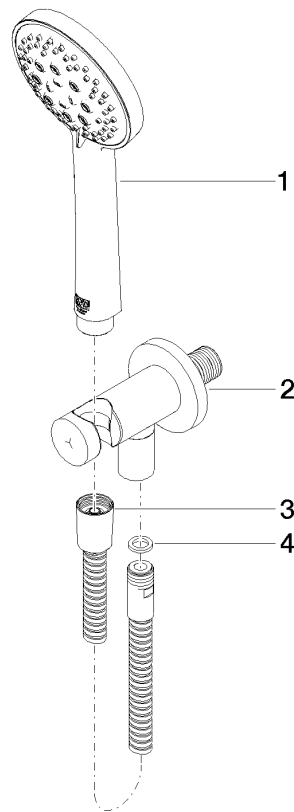

27 803 660 Product version from 8/1/2018 to 6/3/2020

- COMPACT RAIN, max. flow rate 15 l/min (at 3 bar)
- three settings: normal flow, soft flow, massage flow
- with anti-scale system
- 3/8" shower outlet
- metal shower hose 1250mm with integrated anti-twist protection
- rosette Ø 60 mm
- 1/2" connection
- Function from: 7 l/min

Intrinsic protection against back flow.

Recommended miscellaneous

Concealed wall elbow -

- min. recess depth 90 mm
- max. recess depth 163 mm

35 085 970 90

27 803 660 Product version from 8/1/2018 to 6/3/2020

mm [inches]

Flow rate chart

Codes & Standards

DIN 4109

EN 1717

ISO 3822

Scottish Water
Byelaws

UK Water Supply
Regulations

Spare parts list

No.	Item Number	Name	Quantity used	Delivery time
2	28 490 660-00	Wall elbow with integrated shower holder - Chrome	1.00	20
4	90 14 20 026 00 90	Washer 14 x 8 x 2 mm Centellen WS 3820 -	1.00	14
1	28 014 979-00	Hand shower 7.6 l/min - Chrome	1.00	-
Spare part can no longer be ordered, please order the replacement item				
	28018979-00	Hand shower 100 mm - Chrome		
3	90 30 02 072 00-00	Metal shower hose 1/2" x 3/8" x 1250 mm - Chrome	1.00	20