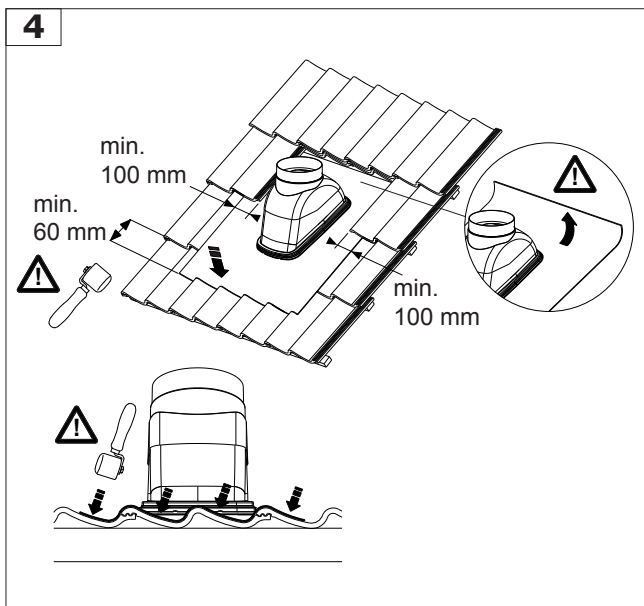

PITCHED ROOF FLASHING DX

The new lead

INNOVATIVE
PARTNER

M&G Group[®]

INNOVATIVE
PARTNER

Innovative partner in flue venting & ventilation solutions

mg-group.com