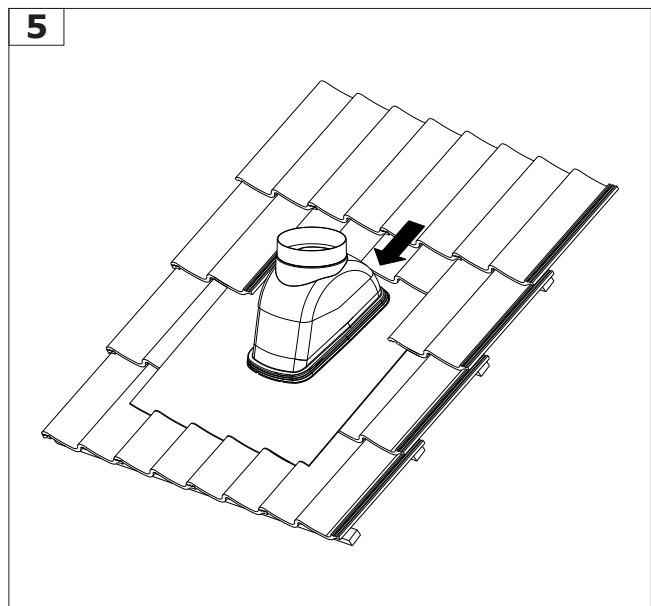

PITCHED ROOF FLASHING DX

The new lead

INNOVATIVE
PARTNER

M&G Group[®]

INNOVATIVE
PARTNER

Innovative partner in flue venting & ventilation solutions

mg-group.com