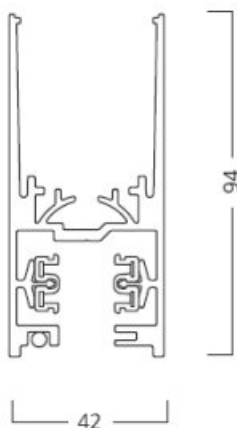

## Features

- Lytebeam 3 Circuit deep beam profile, direct and indirect channels, rear beam section may be used to carry other electrical services, extruded aluminium body, suitable for suspending, (LxWxH) 2000x42x94mm, 5.00kg, White RAL 9016, Class 1, maximum installed load: 3x3680W (11040W), fuse: 3x16A, supply cable: 5 x 1.5mm<sup>2</sup>, 400 VAC supply

## Product Overview

Product name	Lytebeam 3-circuit - Standard Track - 2m - White
Technology	Accessory
Housing	Aluminium
Mount	Suspended
Environment	Internal
Housing colour	White
Product EAN number	5025768378371
Warranty	5 years

## Technical drawings