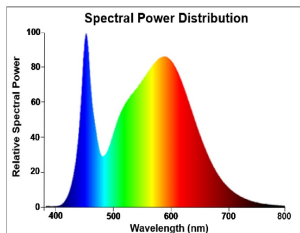

ToLEDo Superia T8 CCG and AC *ToLEDo Superia T8 V7 5FT 4100LM 840* 0029289

TECHNICAL DRAWINGS