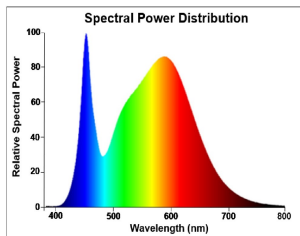

ToLEDo AVANT T8 CCG and AC *ToLEDo T8 V7 4FT 2000LM 840 RL* 0029295

TECHNICAL DRAWINGS