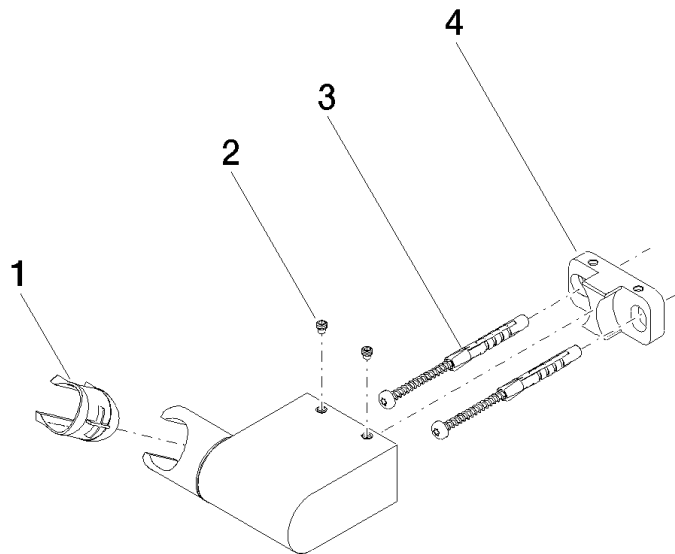

28 060 970 Product version from 10/1/2023

- pivotable 75°

	Brushed Durabronze (23kt Gold)	28 060 970-28
	Chrome	28 060 970-00
	Brushed Platinum	28 060 970-06
	Platinum	28 060 970-08
	Dark Chrome	28 060 970-19
	Light Gold (PVD)	28 060 970-26
	Brushed Light Gold (PVD)	28 060 970-27
	Matte Black	28 060 970-33
	Brushed Gold (PVD)	28 060 970-37
	Brushed Dark Brass (PVD)	28 060 970-39
	Brushed Bronze (PVD)	28 060 970-42
	Brushed Dark Bronze (PVD)	28 060 970-43
	Brushed Champagne (22kt Gold)	28 060 970-46
	Champagne (22kt Gold)	28 060 970-47
	Brushed Chrome	28 060 970-93
	Brushed Dark Platinum	28 060 970-99

28 060 970 Product version from 10/1/2023

mm [inches]

28 060 970 Product version from 10/1/2023

Parts for other finishes can be found here: [Chrome](#)

### Spare parts list

No.	Item Number	Name	Quantity used	Delivery time
2	09 31 11 009 90	Mounting Threaded pin with hexagon socket with pins M5 x 5 mm -	2.00	14
3	05 30 31 025 00 90	Mounting Bolt Round head 4,5 x 60 mm -	1.00	14
1	09 12 12 212 90	Receptacle for hand shower 25,08 x 33 x 26,04 mm -	1.00	14
4	08 30 11 563 90	Holder 55 x 27 x 20 mm -	1.00	14