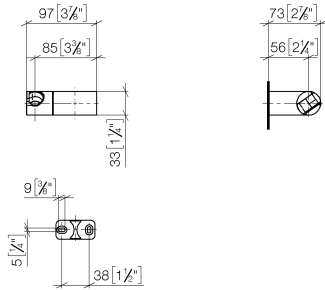

28 060 970 Product version from 10/1/2023

- pivotable 75°

	Brushed Durabronze (23kt Gold)	28 060 970-28
	Chrome	28 060 970-00
	Brushed Platinum	28 060 970-06
	Platinum	28 060 970-08
	Dark Chrome	28 060 970-19
	Light Gold (PVD)	28 060 970-26
	Brushed Light Gold (PVD)	28 060 970-27
	Matte Black	28 060 970-33
	Brushed Gold (PVD)	28 060 970-37
	Brushed Dark Brass (PVD)	28 060 970-39
	Brushed Bronze (PVD)	28 060 970-42
	Brushed Dark Bronze (PVD)	28 060 970-43
	Brushed Champagne (22kt Gold)	28 060 970-46
	Champagne (22kt Gold)	28 060 970-47
	Brushed Chrome	28 060 970-93
	Brushed Dark Platinum	28 060 970-99

28 060 970 Product version from 10/1/2023

mm [inches]

28 060 970 Product version from 10/1/2023

Parts for other finishes can be found here: [Chrome](#)

### Spare parts list

No.	Item Number	Name	Quantity used	Delivery time
2	09 31 11 009 90	Mounting Threaded pin with hexagon socket with pins M5 x 5 mm -	2.00	14
3	05 30 31 025 00 90	Mounting Bolt Round head 4,5 x 60 mm -	1.00	14
1	09 12 12 212 90	Receptacle for hand shower 25,08 x 33 x 26,04 mm -	1.00	14
4	08 30 11 563 90	Holder 55 x 27 x 20 mm -	1.00	14