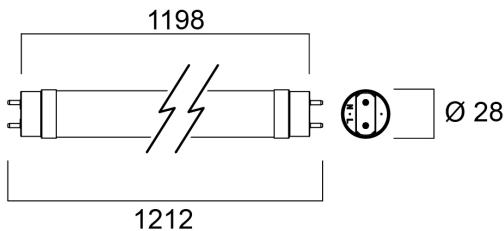

ToLEDo T8 V7 4FT 2000LM 840 RL

Item No: 0029295

SYLVANIA

Energy efficient and affordable LED T8 solution to replace conventional fluorescent T8 lamps
Omni-directional uniform light distribution thanks to glass tube construction design, same as traditional fluorescent T8 tubes
High lumen package - 2000lm
High lumen efficacy - 103 lm/W
Switching cycles - 200,000X
Average life 40,000 hours lifespan
Lamp length - 1200mm
Wide beam angle
High power factor
Suitable for general illumination in offices, supermarkets, department stores, train stations, petrol stations, parking lots and maintenance free applications
Suitable for operation with electromagnetic gears / CCG and direct mains operation (220-240V)
3-Year warranty

Technical Assets

Dimensions (mm)

Photometrics

ToLEDo T8 V7 4FT 2000LM 840 RL

Item No: 0029295

SYLVANIA

General data

Product name	ToLEDo T8 V7 4FT 2000LM 840 RL
Technology	LED
Watt (Rated) (W)	19.5
Lamp shape	Tube, double-ended
Cap/Base	G13
Lamp finish	Opal
Fixture rating	Open
General application	Hospitality, Logistics & Industry, Residential & Consumer
Operating temperature range (°C)	-20°C...+55°C
Performance ambient temperature Tq (°C)	25
ETIM Class	EC001959
E-number FI	4941313
Warranty	3 years

Lifetime data

Lifespan L70 B50	40000
Average life (Nominal) (h)	40000
Average life (Rated) (h)	40000

Physical data

IP rating	IP20
Nominal Product Length (mm)	1212.4
Nominal Product Diameter (mm)	28
Weight (kg)	0.2

ToLEDo T8 V7 4FT 2000LM 840 RL

Item No: 0029295

Packaging

Product EAN number	5410288292953
Packaging single length / height (cm)	125.2
Packaging single width (cm)	2.9
Packaging single depth (cm)	2.9
DUN14 (inner)	15410288292950
Units per outer package	10
Packaging outer length / height (cm)	130.0
Packaging outer width (cm)	22.0
Packaging outer depth (cm)	10.5