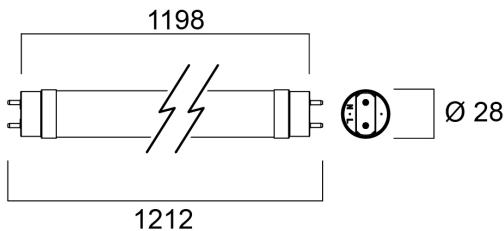

Technical Assets

Dimensions (mm)

Photometrics