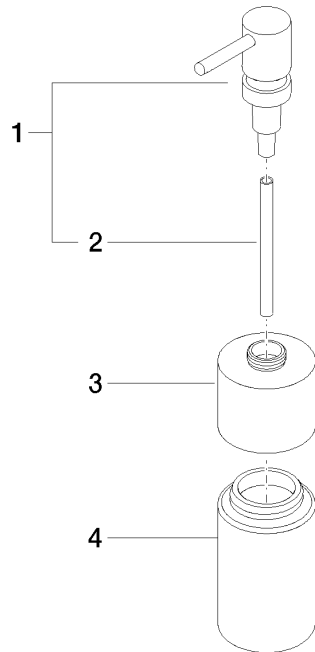

Dispenser free-standing model - Platinum

SERIES SPECIFIC

84 435 970 Product version from 10/1/2023

- bottle made of crystal glass, matt
- width 60mm
- height 200 mm
- 250 ml bottle
- 59mm projection

Fits ELIO, ENO, MEM, META SQUARE, SYNC, TARA and TARA ULTRA

	Platinum	84 435 970-08
	Chrome	84 435 970-00
	Brushed Platinum	84 435 970-06
	Dark Chrome	84 435 970-19
	Brushed Durabronze (23kt Gold)	84 435 970-28
	Matte Black	84 435 970-33
	Brushed Gold (PVD)	84 435 970-37
	Brushed Dark Brass (PVD)	84 435 970-39
	Brushed Bronze (PVD)	84 435 970-42
	Brushed Dark Bronze (PVD)	84 435 970-43
	Brushed Champagne (22kt Gold)	84 435 970-46
	Champagne (22kt Gold)	84 435 970-47
	Brushed Chrome	84 435 970-93
	Brushed Dark Platinum	84 435 970-99

84 435 970 Product version from 10/1/2023

mm [inches]

84 435 970 Product version from 10/1/2023

Parts for other finishes can be found here: [Chrome](#)

Spare parts list

No.	Item Number	Name	Quantity used	Delivery time
3	90 10 10 524 00-08	Dispenser Retainer, deck-mounting Ø 60 x 49 mm - Platinum	1.00	54
4	90 90 04 001 00 82	Bottle for lotion dispenser -	1.00	14
2	08 10 10 499 90	Immersion tube for lotion dispenser Ø 8 x 1 x 100 mm -	1.00	14
1	90 10 10 535 00-08	Lotion dispenser - Platinum	1.00	54