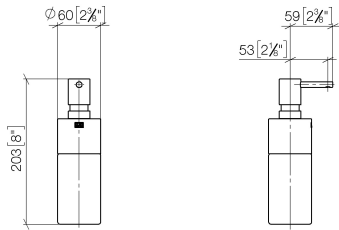

Dispenser free-standing model - Platinum

SERIES SPECIFIC

84 435 970 Product version from 10/1/2023

- bottle made of crystal glass, matt
- width 60mm
- height 200 mm
- 250 ml bottle
- 59mm projection

Fits ELIO, ENO, MEM, META SQUARE, SYNC, TARA and TARA ULTRA

84 435 970 Product version from 10/1/2023

mm [inches]

84 435 970 Product version from 10/1/2023

Parts for other finishes can be found here: [Chrome](#)

Spare parts list

No.	Item Number	Name	Quantity used	Delivery time
3	90 10 10 524 00-08	Dispenser Retainer, deck-mounting Ø 60 x 49 mm - Platinum	1.00	54
4	90 90 04 001 00 82	Bottle for lotion dispenser -	1.00	14
2	08 10 10 499 90	Immersion tube for lotion dispenser Ø 8 x 1 x 100 mm -	1.00	14
1	90 10 10 535 00-08	Lotion dispenser - Platinum	1.00	54