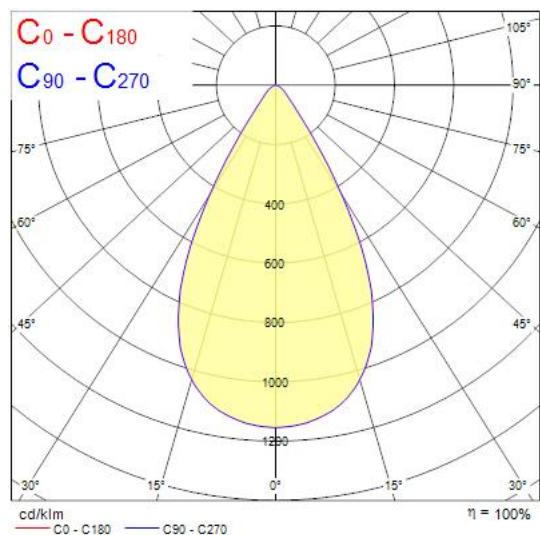

Concord

Raiden IP66 8KLM 830 Symmetric Wide 2824004

Features

- Outdoor and indoor floodlight range with in house design, comes complete with 1m flying lead and adjustable bracket, aluminium housing, RAL 9022 - Pearl light grey, clear glass diffuser, IP66, IK08, Class I, 3000K, Non-dimming, 8500lm, 67W, 127lm/W, CRI80, Symmetric Wide beam angle 60°, 100000 hrs L90B50 lifespan, 327x270x74mm (LxWxH) dimensions, 4.2kg weight. Ball-impact-resistance according to DIN57710-13 VDE 0710 13/5.81, DIN 18032-3 only with the separate wire guard accessory fitted.

Product Overview

Product name	Raiden IP66 8KLM 830 Symmetric Wide
Technology	LED
Cap/Base	N/A
Housing	Aluminium
Fixture luminous flux (lm)	8500
Luminaire efficacy (lm/W)	127
Colour temperature (K)	3000
Light colour	Warm White
CRI (Ra)	80
Colour Variation Initial (SDCM)	3
Photobiological Risk Group	RG1
Total power consumption (W)	67
Electrical protection	Class I
Housing colour	RAL 9022 - Pearl light grey
IP rating	IP66
IK rating	IK08
Product EAN number	5025768240043
Warranty	5 years

Concord

Raiden IP66 8KLM 830 Symmetric Wide
2824004

Photometry

Technical drawings