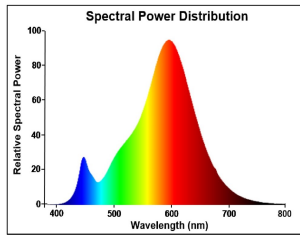

ToLEDo Retro ST64 Gold Dimmable

ToLEDo RT ST64 V5 GL DIM 560LM 825 E27 SL
0029307

PHOTOMETRY