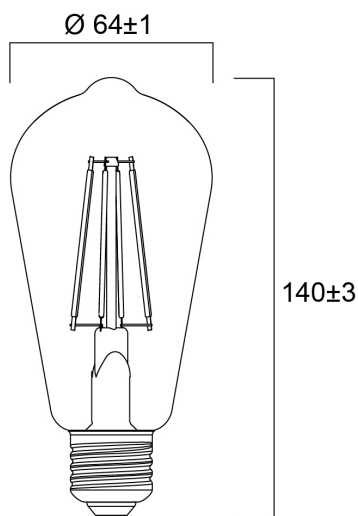

# ToLEDo RT ST64 V5 GL DIM 560LM 825 E27 SL

Item No: 0029307

**SYLVANIA**

Perfect for decorative and general lighting applications and creates a warm ambiance similar to traditional lamps Same look, size and functionality as incandescent lamps Omni-directional light distribution Suitable replacement for incandescent and halogen lamps Gives same sparkling light effect as incandescent lamp Dimensionally identical to incandescent lamps - fits all fixtures Environment friendly - no mercury and lower CO2 emissions Dimmable with approved dimmers

### Dimensions (mm)

## Physical data

Nominal Product Length (mm)	140
Nominal Product Diameter (mm)	64
Weight (kg)	0.058

## Packaging

Product EAN number	5410288293073
Packaging single length / height (cm)	15.2
Packaging single width (cm)	7.0
Packaging single depth (cm)	7.0
DUN14 (inner)	15410288293070
Units per outer package	6
Packaging outer length / height (cm)	21.8
Packaging outer width (cm)	14.7
Packaging outer depth (cm)	16.2