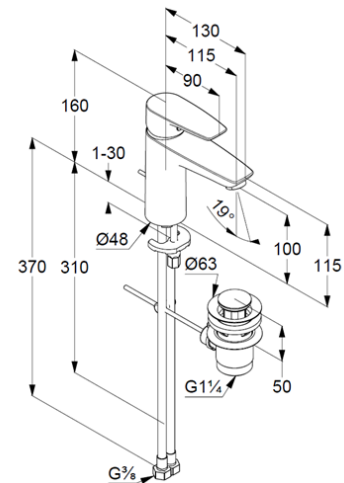

basin mixer  
single lever mixer  
1-hole mounted  
solid handle, metal  
aerator M24 PCA  
ceramic cartridge with hot water safety device  
middle position cold water  
flow rate at 3 bar 3,8 l/min.  
flexible hoses G3/8 DVGW approved  
rapid installation set  
pop up waste G1 1/4 metal  
EU taxonomy: max. 6 l/min. -  
Substantial Contribution (SC) possible

### Produktabbildung/ Product picture

### Maßzeichnung/ Dimensional drawing