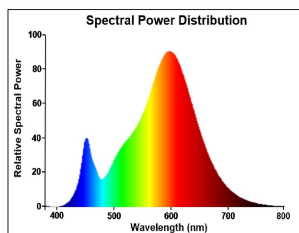

ToLEDo Retro ST64 Dimmable

ToLEDo RT ST64 V5 CL DIM 806LM 827 E27 SL
0029309

PHOTOMETRY