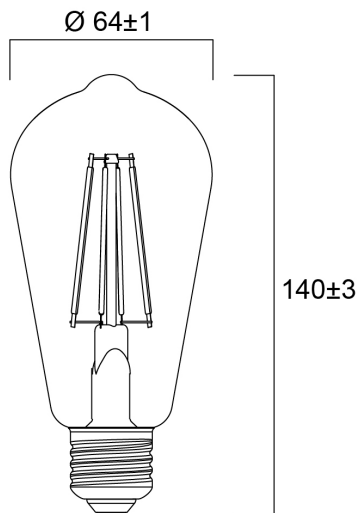

ToLEDo RT ST64 V5 CL DIM 806LM 827 E27 SL

Item No: 0029309

SYLVANIA

Perfect for decorative and general lighting applications and creates a warm ambiance similar to traditional lamps Same look, size and functionality as incandescent lamps Omni-directional light distribution Suitable replacement for incandescent and halogen lamps Gives same sparkling light effect as incandescent lamp Dimensionally identical to incandescent lamps - fits all fixtures Environment friendly - no mercury and lower CO2 emissions Dimmable with approved dimmers

Technical Assets

Dimensions (mm)

Photometrics

ToLEDo RT ST64 V5 CL DIM 806LM 827 E27 SL

Item No: 0029309

SYLVANIA

General data

Product name	ToLEDo RT ST64 V5 CL DIM 806LM 827 E27 SL
Technology	LED
Watt (Rated) (W)	7
Fixture rating	Open
General application	Hospitality, Residential & Consumer
Operating temperature range (°C)	-10°C...+45°C
Performance ambient temperature Tq (°C)	25
ETIM Class	EC001959
E-number FI	4740896
Warranty	3 years

Lifetime data

Lifespan L70 B50	15000
Average life (Nominal) (h)	15000
Average life (Rated) (h)	15000

Physical data

Nominal Product Length (mm)	140
Nominal Product Diameter (mm)	64
Weight (kg)	0.058

Packaging

Product EAN number	5410288293097
Packaging single length / height (cm)	15.2
Packaging single width (cm)	7.0
Packaging single depth (cm)	7.0
DUN14 (inner)	15410288293094
Units per outer package	6
Packaging outer length / height (cm)	21.8
Packaging outer width (cm)	14.7
Packaging outer depth (cm)	16.2