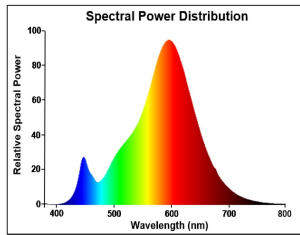

ToLEDo Retro ST64 Gold

ToLEDo RT ST64 V5 GL 420LM 825 E27 SL
0029310

PHOTOMETRY