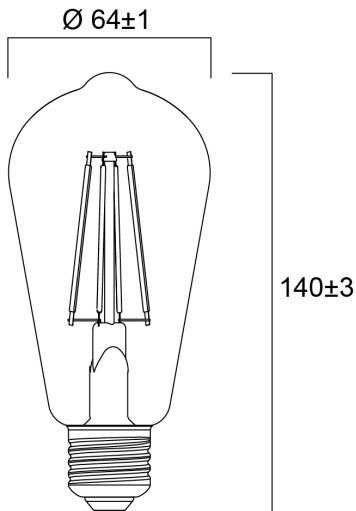

ToLEDo RT ST64 V5 GL 420LM 825 E27 SL

Item No: 0029310

SYLVANIA

Perfect for decorative and general lighting applications and creates a warm ambiance similar to traditional lamps
Same look, size and functionality as incandescent lamps Omni-directional light distribution Suitable replacement for incandescent and halogen lamps Gives same sparkling light effect as incandescent lamp Dimensionally identical to incandescent lamps - fits all fixtures Environment friendly - no mercury and lower CO2 emissions

Technical Assets

Dimensions (mm)

Photometrics

ToLEDo RT ST64 V5 GL 420LM 825 E27 SL

Item No: 0029310

SYLVANIA

General data

Product name	ToLEDo RT ST64 V5 GL 420LM 825 E27 SL
Technology	LED
Watt (Rated) (W)	4.5
Cap/Base	E27
Fixture rating	Open
General application	Hospitality, Residential & Consumer
Operating temperature range (°C)	-20°C...+40°C
Performance ambient temperature Tq (°C)	25
ETIM Class	EC001959
E-number FI	4740897
Warranty	3 years

Lifetime data

Lifespan L70 B50	15000
Average life (Nominal) (h)	15000
Average life (Rated) (h)	15000

Physical data

Nominal Product Length (mm)	140
Nominal Product Diameter (mm)	64
Weight (kg)	0.058

ToLEDo RT ST64 V5 GL 420LM 825 E27 SL

Item No: 0029310

Packaging

Product EAN number	5410288293103
Packaging single length / height (cm)	15.2
Packaging single width (cm)	7.0
Packaging single depth (cm)	7.0
DUN14 (inner)	15410288293100
Units per outer package	6
Packaging outer length / height (cm)	21.8
Packaging outer width (cm)	14.7
Packaging outer depth (cm)	16.2