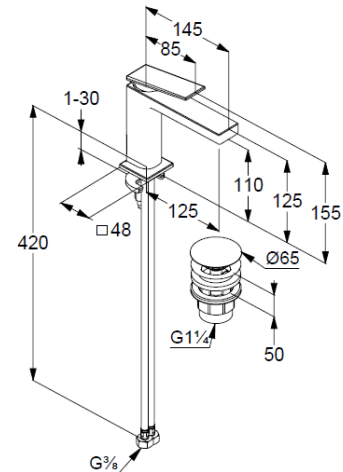

## Technische Daten/ Technical Data

KLUDI DECUS, SmartStart  
single lever basin mixer 110  
DN 15

Ref.: 54289N175

Finishes:  
N1 Brushed Bronze PVD

Product description  
Manufacturer KLUDI GmbH & Co. KG  
Typ: KLUDI DECUS, SmartStart  
single lever basin mixer 110  
Ref.: 54289N175

basin mixer  
single lever mixer  
1-hole mounted  
solid lever, metal  
aerator, S-Pointer M18,5 PCA  
ceramic cartridge with hot water safety device  
middle position cold water  
flow rate at 3 bar 4,5 l/min.  
flexible hoses G3/8 DVGW approved  
rapid installation set  
push open waste G1 1/4  
for washbasin with overflow  
EU taxonomy: max. 6 l/min. -  
Substantial Contribution (SC) possible

### Produktabbildung/ Product picture

### Maßzeichnung/ Dimensional drawing