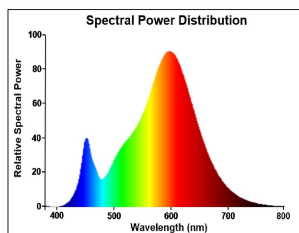

ToLEDo Retro ST64

ToLEDo RT ST64 V5 CL 470LM 827 E27 SL
0029311

PHOTOMETRY