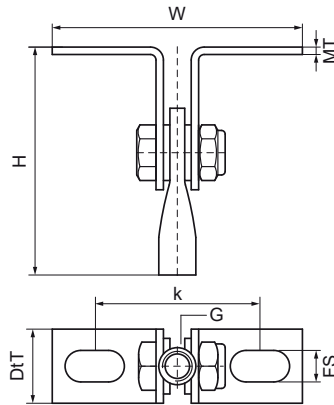

Walraven Roof Suspension Assembly

(K2515)

fixing to pitched roof

Features & benefits

- for fixing to pitched roof
- adjustable to suit the slope of any pitched roof
- material: steel
- zinc plated

Product Number	Connection Thread	Fixing Slot	Material Thickness	Heart To Heart Distance	Total Height	Total Width	Total Depth	Maximum Allowed Load Faz
<i>Reference Letter</i>	<i>G</i>	<i>FS</i>	<i>MT</i>	<i>k</i>	<i>H</i>	<i>W</i>	<i>DfT</i>	<i>F_{0,2}</i>
<i>Unit description</i>		<i>mm</i>	<i>mm</i>	<i>mm</i>	<i>mm</i>	<i>mm</i>	<i>mm</i>	<i>N</i>
6788008	M8	16x8,5	2.00	40.2	63	66.2	20	2,580
6788010	M10	16x8,5	2.00	40.2	68	66.2	20	3,540