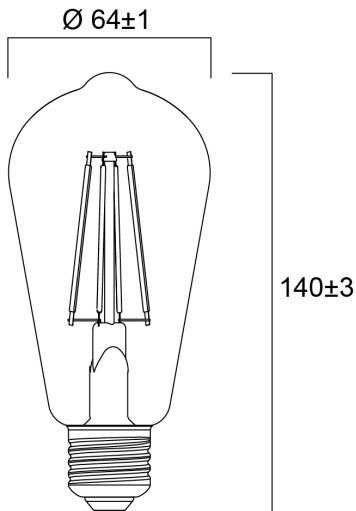

ToLEDo RT ST64 V5 CL 470LM 827 E27 SL

Item No: 0029311

SYLVANIA

Perfect for decorative and general lighting applications and creates a warm ambiance similar to traditional lamps
Same look, size and functionality as incandescent lamps Omni-directional light distribution Suitable replacement for incandescent and halogen lamps Gives same sparkling light effect as incandescent lamp Dimensionally identical to incandescent lamps - fits all fixtures Environment friendly - no mercury and lower CO2 emissions

Technical Assets

Dimensions (mm)

Photometrics

ToLEDo RT ST64 V5 CL 470LM 827 E27 SL

Item No: 0029311

General data

Product name	ToLEDo RT ST64 V5 CL 470LM 827 E27 SL
Technology	LED
Watt (Rated) (W)	4.5
Cap/Base	E27
Fixture rating	Open
General application	Hospitality, Residential & Consumer
Operating temperature range (°C)	-20°C...+40°C
Performance ambient temperature Tq (°C)	25
ETIM Class	EC001959
E-number FI	4740898
Warranty	3 years

Lifetime data

Lifespan L70 B50	15000
Average life (Nominal) (h)	15000
Average life (Rated) (h)	15000

Physical data

Nominal Product Length (mm)	140
Nominal Product Diameter (mm)	64
Weight (kg)	0.058

ToLEDo RT ST64 V5 CL 470LM 827 E27 SL

Item No: 0029311

Packaging

Product EAN number	5410288293110
Packaging single length / height (cm)	15.2
Packaging single width (cm)	7.0
Packaging single depth (cm)	7.0
DUN14 (inner)	15410288293117
Units per outer package	6
Packaging outer length / height (cm)	21.8
Packaging outer width (cm)	14.7
Packaging outer depth (cm)	16.2