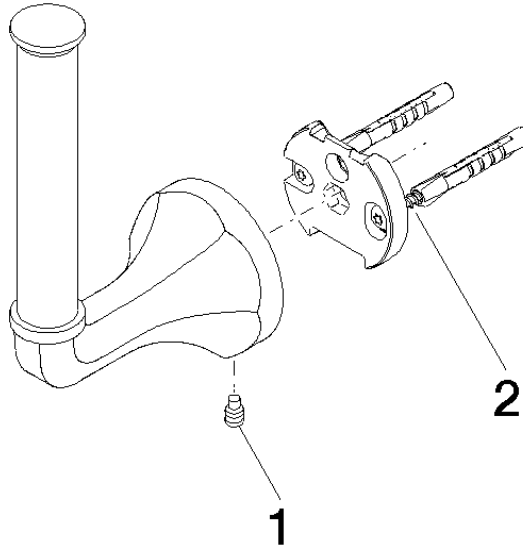

83 590 361 Product version from 7/3/2016

- height 170 mm
- rosette Ø 60 mm
- 93mm projection

	Brushed Platinum	83 590 361-06
	Chrome	83 590 361-00
	Platinum	83 590 361-08
	Durabrand (23kt Gold)	83 590 361-09
	Brushed Durabrand (23kt Gold)	83 590 361-28
	Brushed Gold (PVD)	83 590 361-37
	Brushed Dark Brass (PVD)	83 590 361-39
	Brushed Bronze (PVD)	83 590 361-42
	Brushed Dark Platinum	83 590 361-99

83 590 361 Product version from 7/3/2016

mm [inches]

83 590 361 Product version from 7/3/2016

Parts for other finishes can be found here: [Chrome](#)

Spare parts list

No.	Item Number	Name	Quantity used	Delivery time
1	04 31 11 140 00 90	Mounting Threaded pin M6 x 10 mm -	1.00	14
2	05 17 97 507 00 90	Attachment set 52 x 45 x 70 mm -	1.00	14