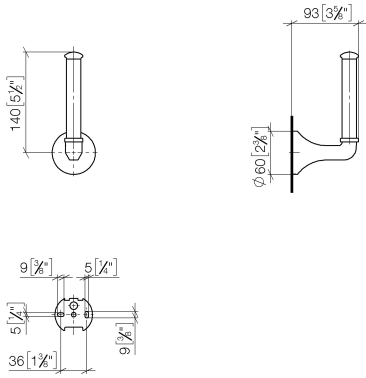

83 590 361 Product version from 7/3/2016

- height 170 mm
- rosette Ø 60 mm
- 93mm projection

	Brushed Platinum	83 590 361-06
	Chrome	83 590 361-00
	Platinum	83 590 361-08
	Durabrand (23kt Gold)	83 590 361-09
	Brushed Durabrand (23kt Gold)	83 590 361-28
	Brushed Gold (PVD)	83 590 361-37
	Brushed Dark Brass (PVD)	83 590 361-39
	Brushed Bronze (PVD)	83 590 361-42
	Brushed Dark Platinum	83 590 361-99

83 590 361 Product version from 7/3/2016

mm [inches]

83 590 361 Product version from 7/3/2016

Parts for other finishes can be found here: [Chrome](#)

Spare parts list

No.	Item Number	Name	Quantity used	Delivery time
1	04 31 11 140 00 90	Mounting Threaded pin M6 x 10 mm -	1.00	14
2	05 17 97 507 00 90	Attachment set 52 x 45 x 70 mm -	1.00	14