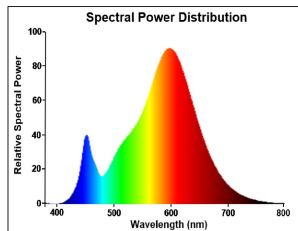

ToLEDo Retro GLS Dimmable

ToLEDo RT GLS V5 CL DIM 806LM 827 E27 SL
0029313