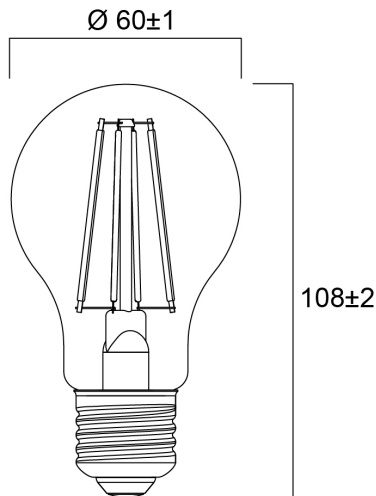

# ToLEDo RT GLS V5 CL DIM 806LM 827 E27 SL

Item No: 0029313

**SYLVANIA**

Perfect for decorative and general lighting applications and creates a warm ambiance similar to traditional lamps Same look, size and functionality as incandescent lamps Omni-directional light distribution Suitable replacement for incandescent and halogen lamps Gives same sparkling light effect as incandescent lamp Dimensionally identical to incandescent lamps - fits all fixtures Environment friendly - no mercury and lower CO2 emissions Dimmable with approved dimmers

### Dimensions (mm)

## Physical data

Nominal Product Length (mm)	108
Nominal Product Diameter (mm)	60
Weight (kg)	0.03

## Packaging

Product EAN number	5410288293134
Packaging single length / height (cm)	6.6
Packaging single width (cm)	6.6
Packaging single depth (cm)	12.0
DUN14 (inner)	15410288293131
Units per outer package	6
Packaging outer length / height (cm)	20.6
Packaging outer width (cm)	14.0
Packaging outer depth (cm)	13.0