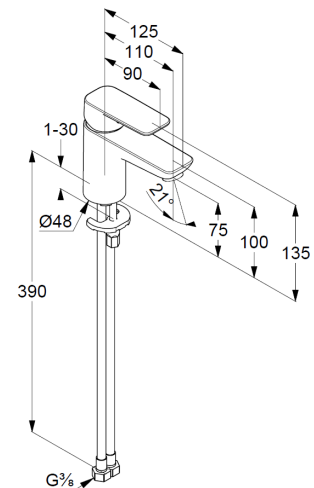

Technische Daten/ Technical Data

KLUDI PURE&STYLE, SmartStart
single lever basin mixer 75
DN 15

Ref.: 403890575WR4

Finishes:
05 chrome

Product description
Manufacturer KLUDI GmbH & Co. KG
Typ: KLUDI PURE&STYLE, SmartStart
single lever basin mixer 75
Ref.: 403890575WR4

basin mixer
single lever mixer
1-hole mounted
solid handle, metal
aerator M24 PCA
ceramic cartridge with hot water safety device
middle position cold water
flow rate at 3 bar 3,8 l/min.
flexible hoses G3/8 DVGW approved
rapid installation set
EU taxonomy: max. 6 l/min. -
Substantial Contribution (SC) possible

Produktabbildung/ Product picture

Maßzeichnung/ Dimensional drawing

Durchfluss/ Flow rate