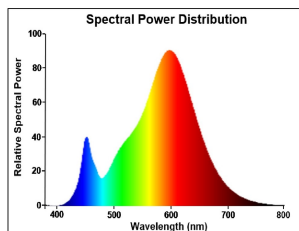

ToLEDo Retro GLS Dimmable

ToLEDo RT GLS V5 CL DIM 1521LM 827 E27 SL

0029315